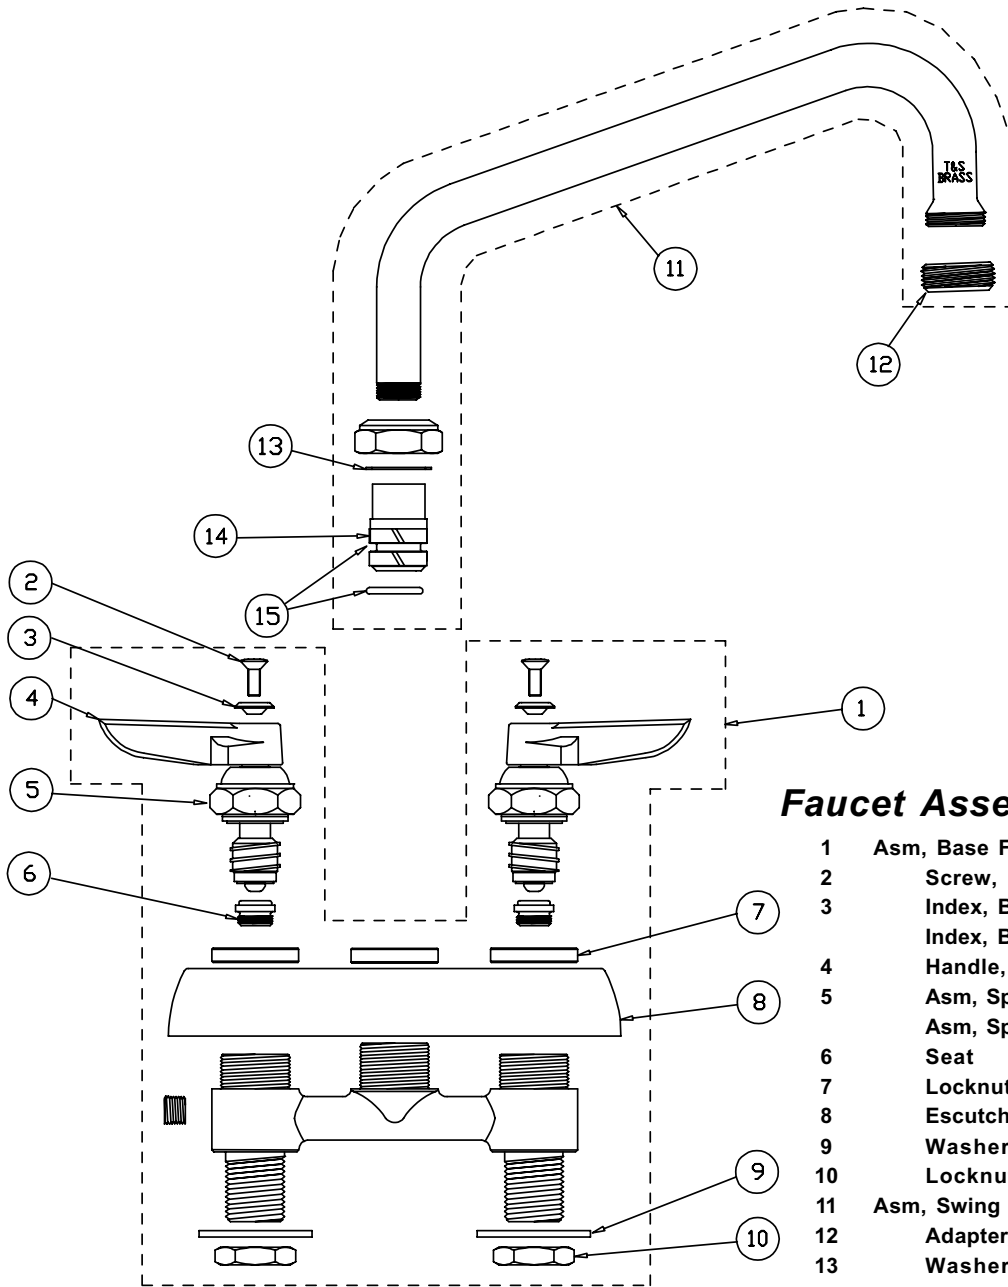

B-2491

Faucet Assembly

1	Asm, Base Faucet	B-1110-LN
2	Screw, Lever Handle	000922-45
3	Index, Button, Blue/Cold	001660-45
	Index, Button, Red/Hot	001661-45
4	Handle, Lever	001638-45
5	Asm, Spindle NSF, RH/Cold	009753-25
	Asm, Spindle NSF, LH/Hot	009754-25
6	Seat	000763-20
7	Locknut, Cover Plate	000712-25
8	Escutcheon, Body	001258-40
9	Washer	00099-45
10	Locknut	002954-45
11	Asm, Swing Nozzle, 8"	060X
12	Adapter, Out, Garden Hose	B-GFE
13	Washer	009538-45
14	Sleeve	011429-45
15	O-Ring	001074-45