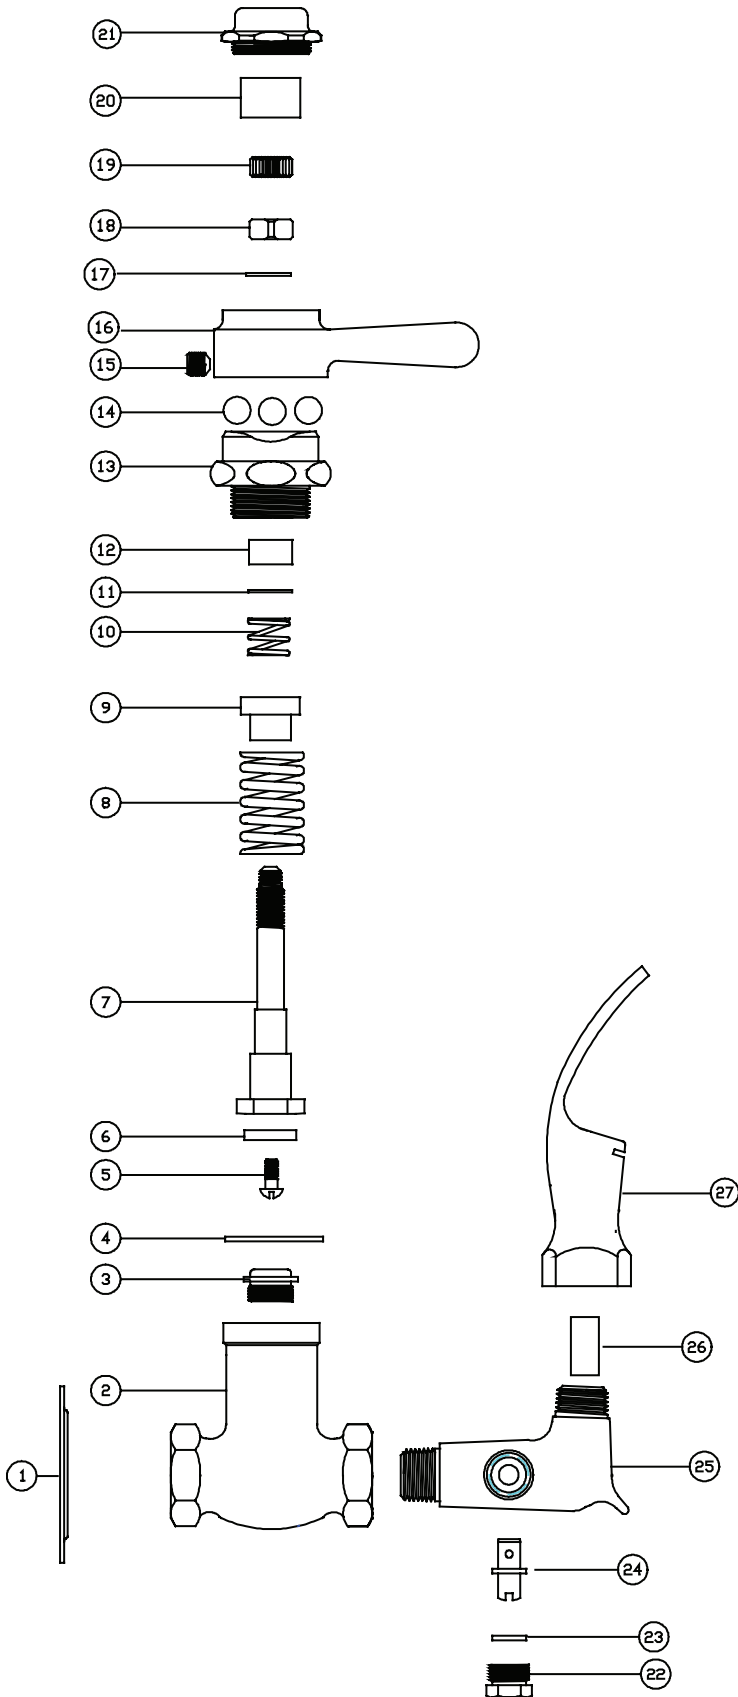

## 0366-L 0366-LV (Vandal Resistant)

The drinking faucet has a self-closing lever to operated valve. The valve body is cast brass with a replaceable seat. The connecting arm is forged brass with an adjustable restrictor that limits the flow through the faucet. The drinking faucet guard is forged brass with a self draining slot. All of the exterior surfaces of the drinking faucet are polished and chrome plated. Vandal-resistant cap is available on model number 0366-LV.

## Installation Drawing

# Central Brass

C O M P A N Y

Brecksville, Ohio 44141

Phone: (216) 883-0220 Fax: (440) 526-5745

www.CentralBrass.com

**MODEL NOS.**  
**0366-L   0366-LV**  
**DRINKING FAUCET**

## Parts Breakdown

#	Part #	Description
1	PF-161-D	Brass Flange
2	6900	Brass Body
3	PF-59	Brass Seat
4	433-AN	Nylon Gasket
5	104-02	Brass Seat Washer Screw CP
6	904	Seat Washer
7	PF-7101-AF	Brass Stem
8	1008-B	Stainless Steel Spring
9	PF-70-F	Brass Gland
10	70-D	Stainless Steel Spring
11	PF-33-A	Brass Washer
12	849-G	Packing
13	7106-F	Brass Centerpiece
14	71	Brass Bearings
15	103-HSSS	Stainless Steel Set Screw (for vandal-resistant V- suffix)
16	PF-7114-PV	Brass Lever Handle (for vandal-resistant V - suffix)
16	PF-7114-P	Brass Lever Handle
17	33-A	Brass Washer
18	68-HX	Brass Nut
19	PF-67-AC	Celcon Samson Nut
20	69-C	Celcon Sleeve
21	PF-7125	Brass Handle Cap
22	PF-1090-J	Brass Regulator Cap
23	1090-HN	Nylon Gasket
24	PF-756-E	Brass Regulator Stem
25	PF-6965-FM-02	Brass Connector
26	70-M	Brass Streamformer
27	PF-6946-F	Brass Bubbler Guard