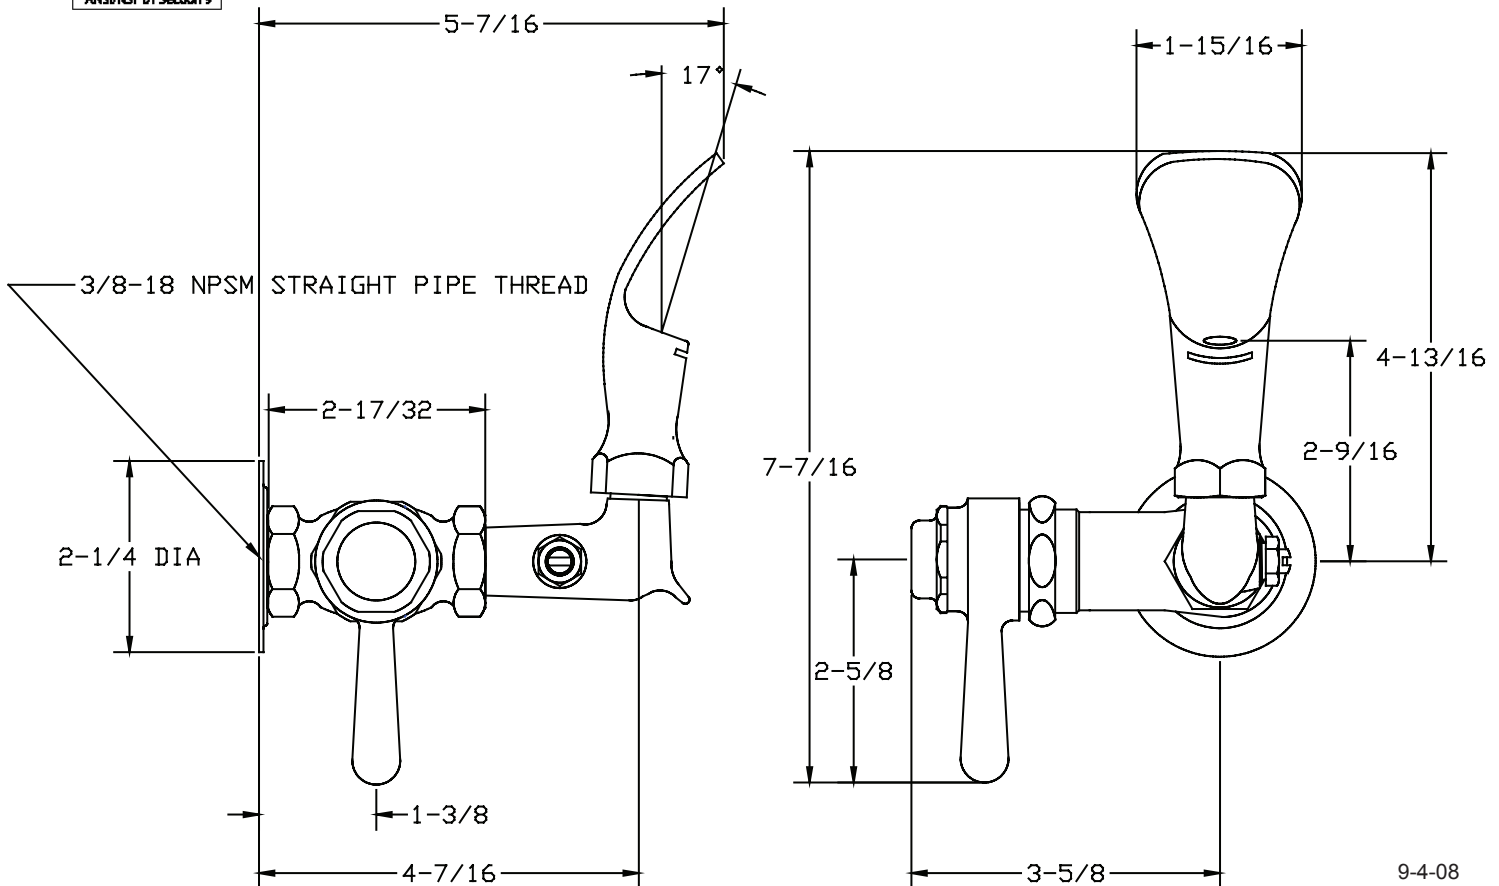

## 0366-L 0366-LV (Vandal Resistant)

The drinking faucet has a self-closing lever to operated valve. The valve body is cast brass with a replaceable seat. The connecting arm is forged brass with an adjustable restrictor that limits the flow through the faucet. The drinking faucet guard is forged brass with a self draining slot. All of the exterior surfaces of the drinking faucet are polished and chrome plated. Vandal-resistant cap is available on model number 0366-LV.

## Installation Drawing

## Parts Breakdown

#	Part #	Description
1	PF-161-D	Brass Flange
2	6900	Brass Body
3	PF-59	Brass Seat
4	433-AN	Nylon Gasket
5	104-02	Brass Seat Washer Screw CP
6	904	Seat Washer
7	PF-7101-AF	Brass Stem
8	1008-B	Stainless Steel Spring
9	PF-70-F	Brass Gland
10	70-D	Stainless Steel Spring
11	PF-33-A	Brass Washer
12	849-G	Packing
13	7106-F	Brass Centerpiece
14	71	Brass Bearings
15	103-HSSS	Stainless Steel Set Screw (for vandal-resistant V- suffix)
16	PF-7114-PV	Brass Lever Handle (for vandal-resistant V - suffix)
16	PF-7114-P	Brass Lever Handle
17	33-A	Brass Washer
18	68-HX	Brass Nut
19	PF-67-AC	Celcon Samson Nut
20	69-C	Celcon Sleeve
21	PF-7125	Brass Handle Cap
22	PF-1090-J	Brass Regulator Cap
23	1090-HN	Nylon Gasket
24	PF-756-E	Brass Regulator Stem
25	PF-6965-FM-02	Brass Connector
26	70-M	Brass Streamformer
27	PF-6946-F	Brass Bubbler Guard