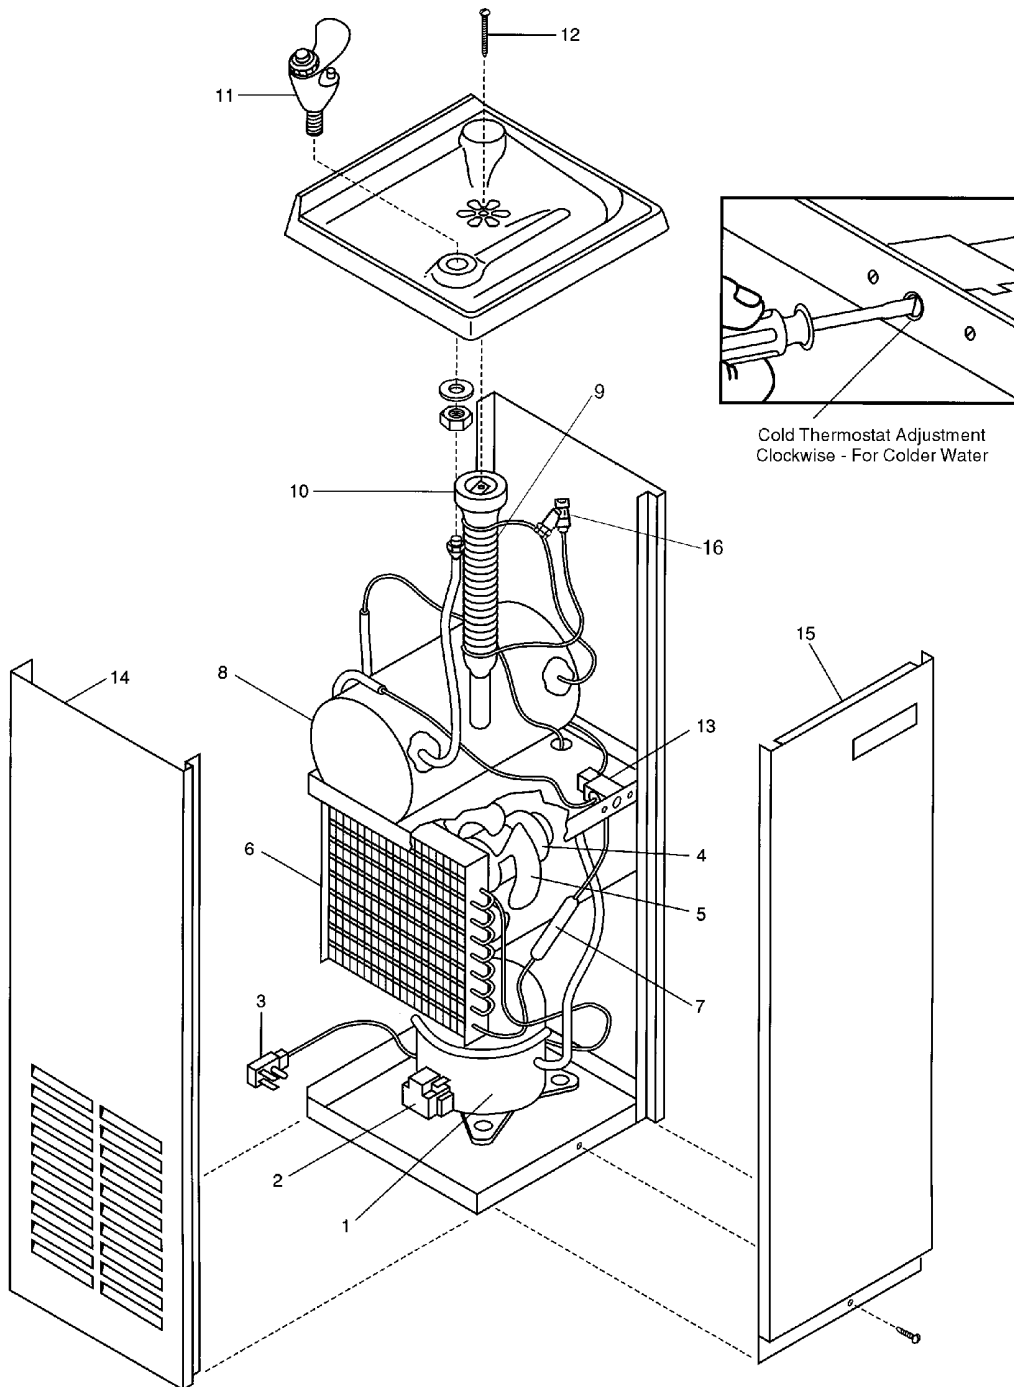

## Parts List for Water Cooler Models: CSF-8 & CSF-10

ITEM	PART NUMBER	DESCRIPTION
1	AA00007-SP	Compressor
2	AA00007-T1	Overload
	AA00007-T2	Relay
3	C026081	Wall Cord (eyelet)
	C026392-01	Wall Cord (uses Spade Connections)
4	B153475	Fan Motor
	D036186-01	Fan Motor (uses Spade Connections)
5	A020185	Fan Blade
6	C026310	Condenser
7	AA00004	Drier
8	C025837-SP	Evaporator
9	B154135-SP	Precooler
10	A015671	Rubber Gasket
11	A019447-SP	Bubbler Assembly
12	A016762	Drain Screw
13	A016241	Cold Thermostat (eyelet)
	C026376-03	Cold Thermostat (uses Spade Connections)
14	C025807-31	Left Side Panel - Stainless Steel
	C025807-19	Left Side Panel - Pewter
	C025806-37	Right Side Panel - Stainless Steel
	C025806-19	Right Side Panel - Pewter
15	C025810-31	Front Panel - Stainless Steel
	C025810-19	Front Panel - Pewter
16	A020938-01	"Y" Strainer