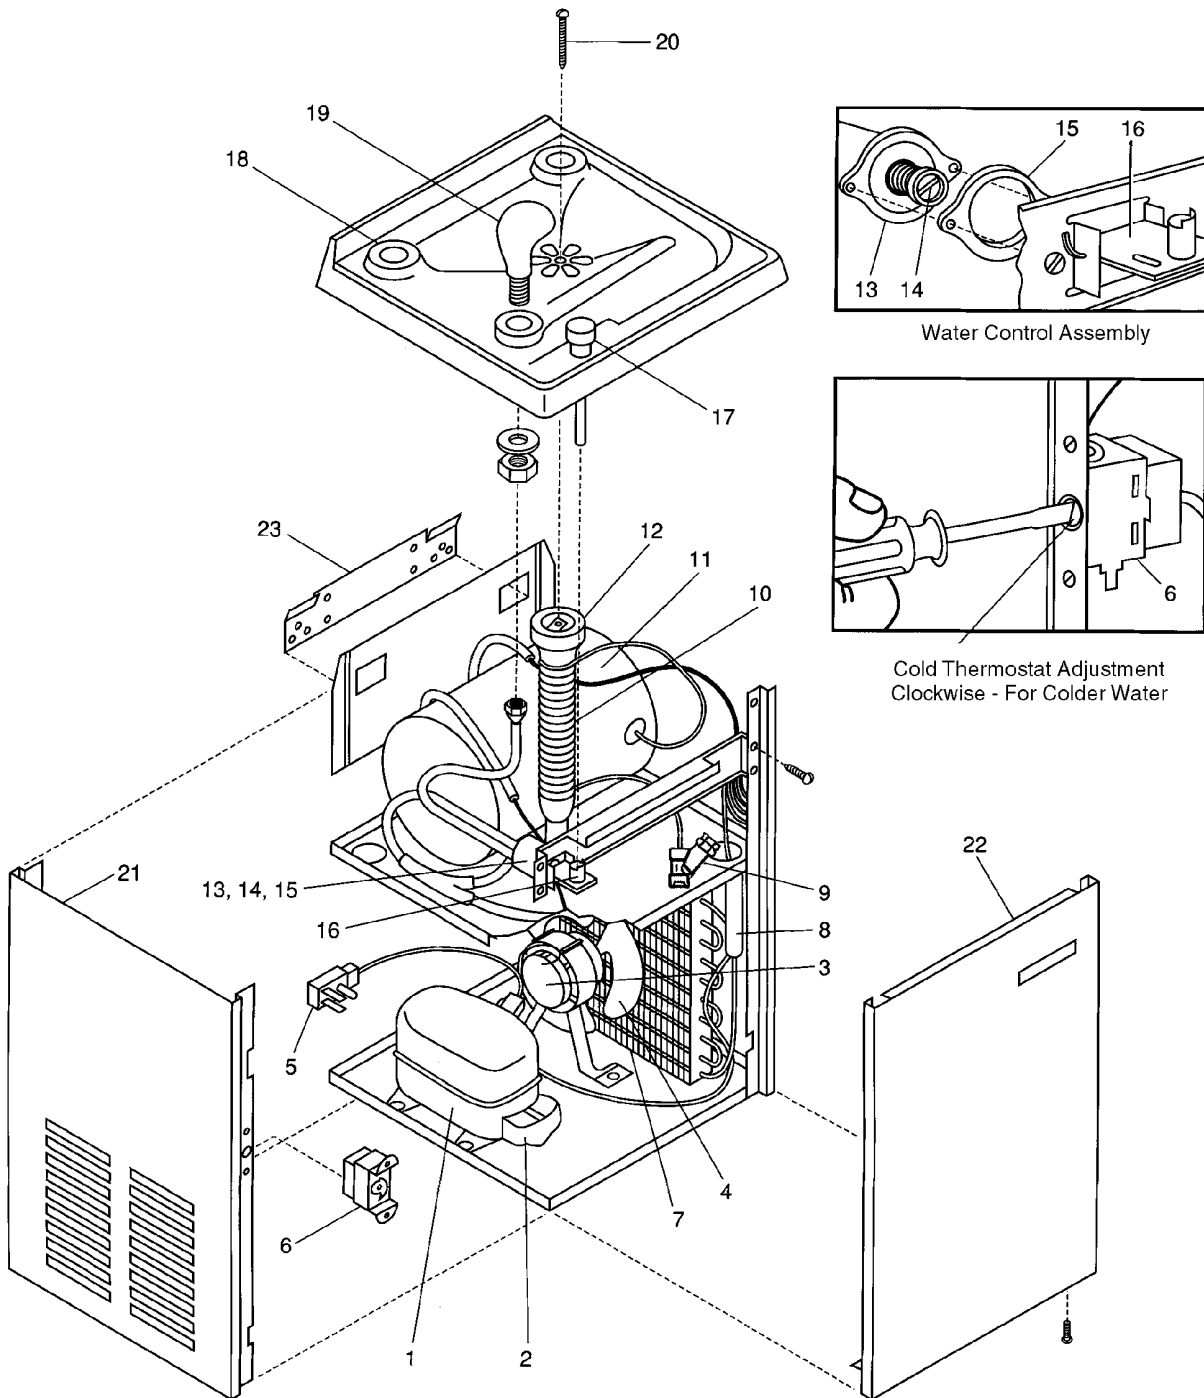

WALL MOUNTED WATER COOLER

CSW-4

Parts List for Water Cooler Model: CSW-4

ITEM	PART NUMBER	DESCRIPTION
1	AA00007-SP	Compressor A203704 R134a
2	AA00007-T1	Overload MRP57ALK-34
	AA00007-T2	Relay 9660-040-152
3	B153475	Fan Motor (eyelet)
	D036186-02	Fan Motor (uses Spade Connections)
4	C025756	Fan Blade
5	C026081	Wiring Harness (eyelet)
	C026392-01	Wiring Harness (uses Spade Connections)
	C026382-04	16" Wire Assembly (uses Spade Connections)
6	A016241	Cold Thermostat (eyelet)
	C026376-03	Cold Thermostat (uses Spade Connections)
7	C026102	Condenser
8	AA00004	Drier
9	A020938-01	"Y" Strainer
10	A018156-01	Drain
11	C026072-SP	Evaporator
12	A015671	Drain Washer
13	10947-003-SP	Water Control Assembly
14	B153468-01	Cartridge
15	A015240	Fiber Washer
16	A015950-02	Toggle Lever
17	A017272-01	Push Button
18	A016519	Hole Cover
19	C026293-SP	Cobra Spout (metal)
	11432	Safety-Gard™ Spout Assy (Optional)
20	A016762	Drain Screw
21	D035803-19	Side Panel - Pewter
	D035803-31	Side Panel - Stainless Steel
22	D035807-19	Front Panel - Pewter
	D035807-31	Front Panel - Stainless Steel
23	B154077	Hanger Bracket