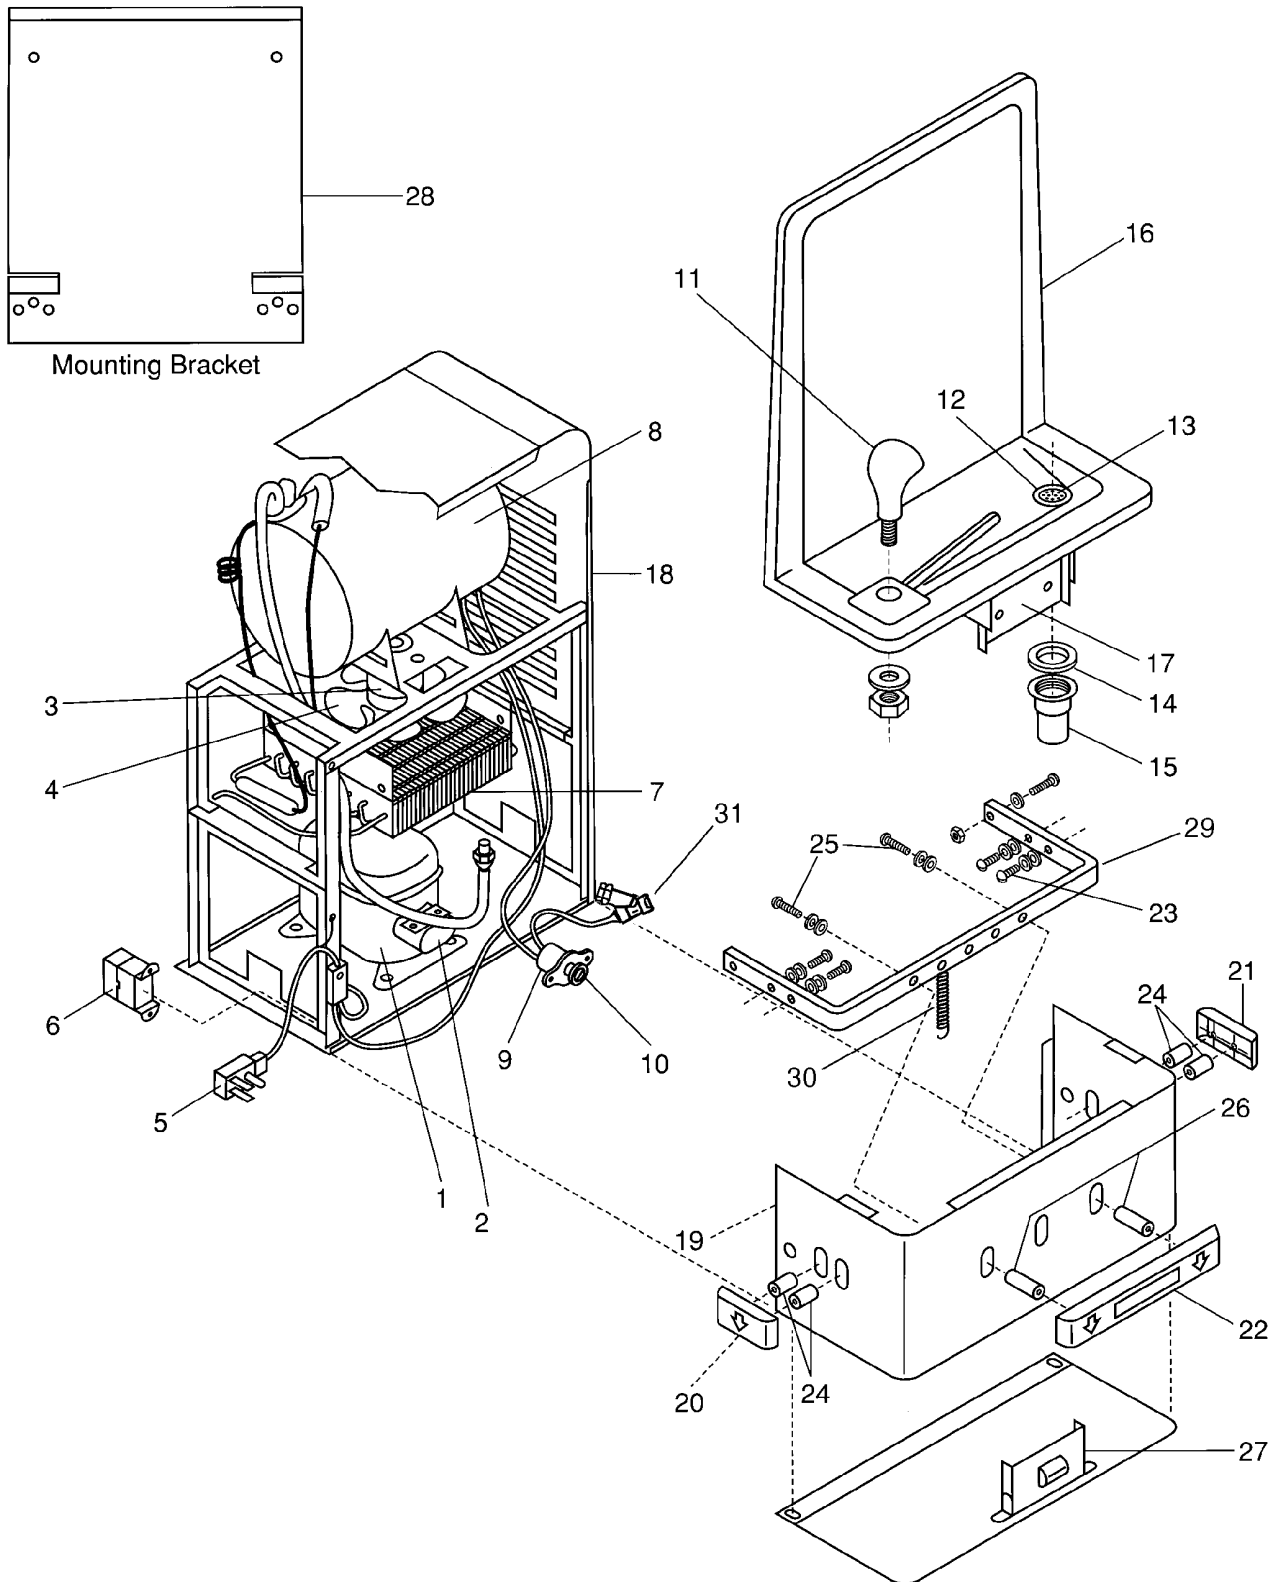

## HCWC-8F & HCWC-8

## Parts List for Water Cooler Models: HCWC-8F & HCWC-8

ITEM	PART NUMBER	DESCRIPTION
1	AA00005-SP	Compressor R134A 115V
	AA00027-SP	Compressor 115V (uses Spade Connection)
2	AA00005-T1	Overload MRP26All-34
	AA00005-T2	Relay 9660-040-166
	C026403-10	Relay MRP26All-69 (uses Spade Connection)
	C026411-06	Overload 9660-042-166 (uses Spade Connection)
3	B153475	Fan Motor 5 Watt (Eyelet)
	D036186-02	Fan Motor (uses Spade Connection)
4	C026053	Fan Blade
5	B153391	Wiring Harness (eyelet)
	C026392-01	Wiring Harness (uses Spade Connection)
	C026382-04	16" Wire Assembly
6	A016241	Cold Thermostat (eyelet)
	C026376-03	Cold Thermostat (uses Space Connection)
7	C026398	Condenser
8	C025920-SP	Evaporator
9	10947-003-SP	Water Control Assembly
10	B153468-01	Cartridge
11	C026293-SP	Cobra Spout (metal)
	11432	Safety-Gard™ Spout Assy (Optional)
12	A016880	Drain Fitting
13	A016876	Drain Grid
14	A015982	Drain Washer
15	A017354	Tailpiece
16	D035610	Basin
17	A019310	Activator Plate
18	C025872-31	Wrapper Assembly Stainless Steel
	C025872-19	Wrapper Assembly Pewter
19	10258-SP	Complete Apron Assembly Stainless Steel
	10263-SP	Complete Apron Assembly Pewter
20	C026315-03	Left Side Pushbar Chrome
	C026315-05	Left Side Pushbar Gray
	C026315-01	Left Side Pushbar Suntan
21	C026315-02	Right Side Pushbar Chrome
	C026315-04	Right Side Pushbar Gray
	C026315	Right Side Pushbar Suntan
22	D035956	Center Pushbar Chrome
	D035956-18	Center Pushbar Gray
	D035956-35	Center Pushbar Suntan
23	A020244	Screw for Sidebar
24	A020241	Spacer for Sidebar
25	A020595	Screw for Frontbar
26	A020596	Spacer for Frontbar
27	B154402	Pivot Plate
28	A019429	Mounting Bracket
29	D036037	Handle Frame
30	A020542	Extension Spring
31	A020938-01	"Y" Strainer