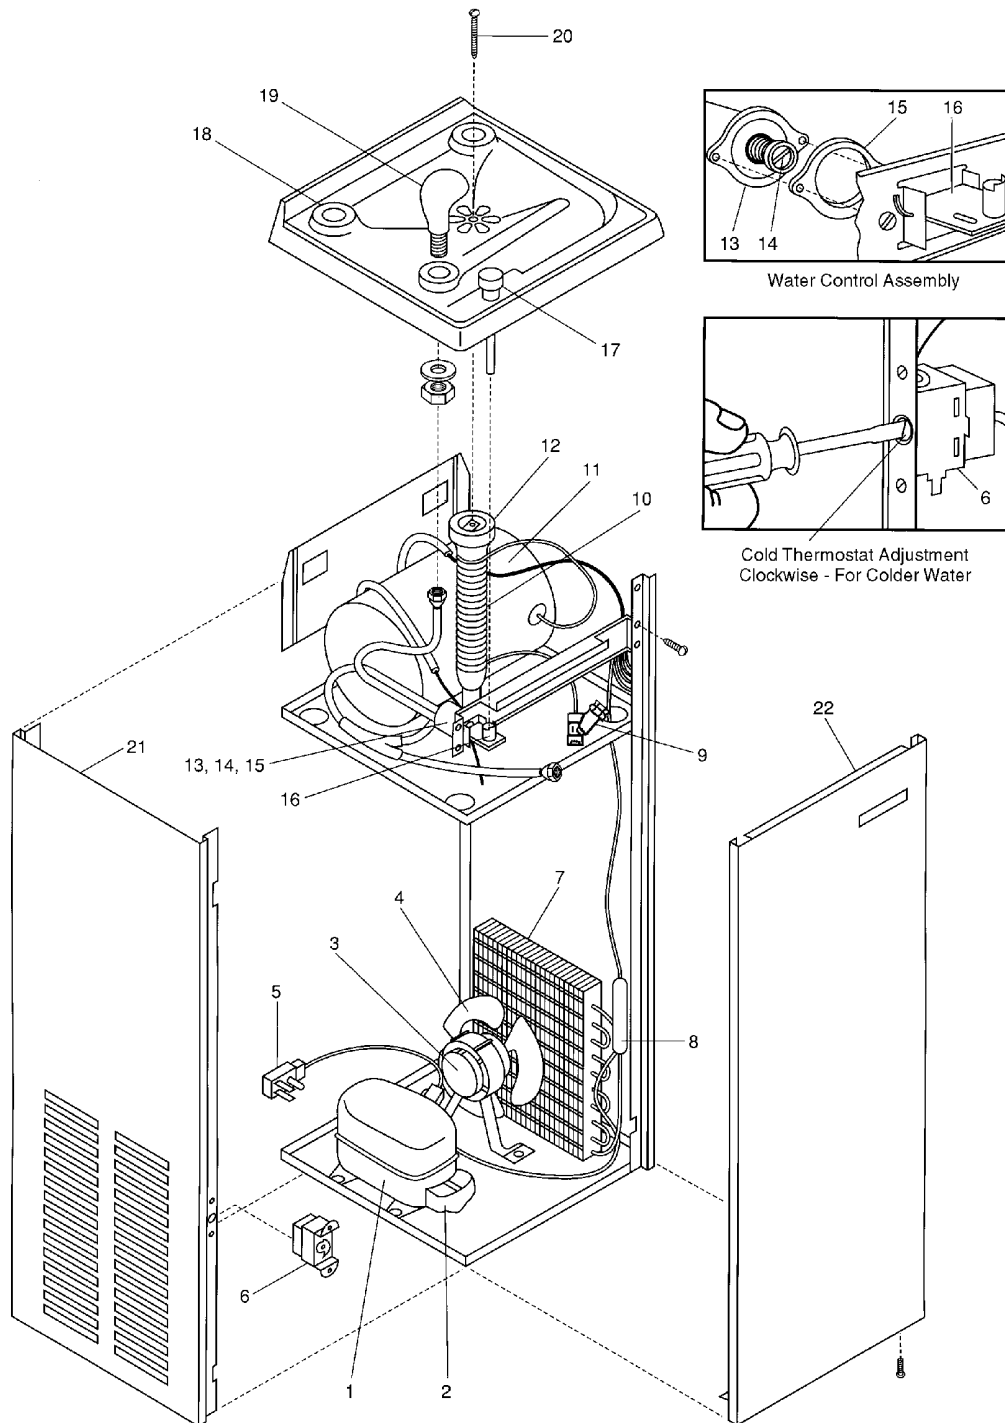

## Parts List for Water Cooler Model: NSF-8

ITEM	PART NUMBER	DESCRIPTION
1	AA00007-SP	Compressor A203704 R134a
2	AA00007-T1	Overload MRP57ALK-34
	AA00007-T2	Relay 9660-040-152
3	B153475	Fan Motor (eyelet)
	D036186-02	Fan Motor (uses Spade Connections)
4	C025756	Fan Blade
5	C026081	Wiring Harness (eyelet)
	C026392-01	Wiring Harness (uses Spade Connections)
	C026382-04	16" Wire Assembly (uses Spade Connections)
6	A016241	Cold Thermostat (eyelet)
	C026376-03	Cold Thermostat (uses Spade Connections)
7	C026102	Condenser
8	AA00004	Drier
9	A020938-01	"Y" Strainer
10	B154148-SP	Precooler
11	C026072-SP	Evaporator
12	A015671	Drain Washer
13	10947-003-SP	Water Control Assembly
14	B153468-01	Cartridge
15	A015240	Fiber Washer
16	A015950-02	Toggle Lever
17	A017272-01	Push Button
18	A016519	Hole Cover
19	C026293-SP	Cobra Spout (metal)
	11432	Safety-Gard™ Spout Assy (Optional)
20	A016762	Drain Screw
21	D035800-19	Side Panel - Pewter
	D035800-31	Side Panel - Stainless Steel
22	D035804-19	Front Panel - Pewter
	D035804-31	Front Panel - Stainless Steel