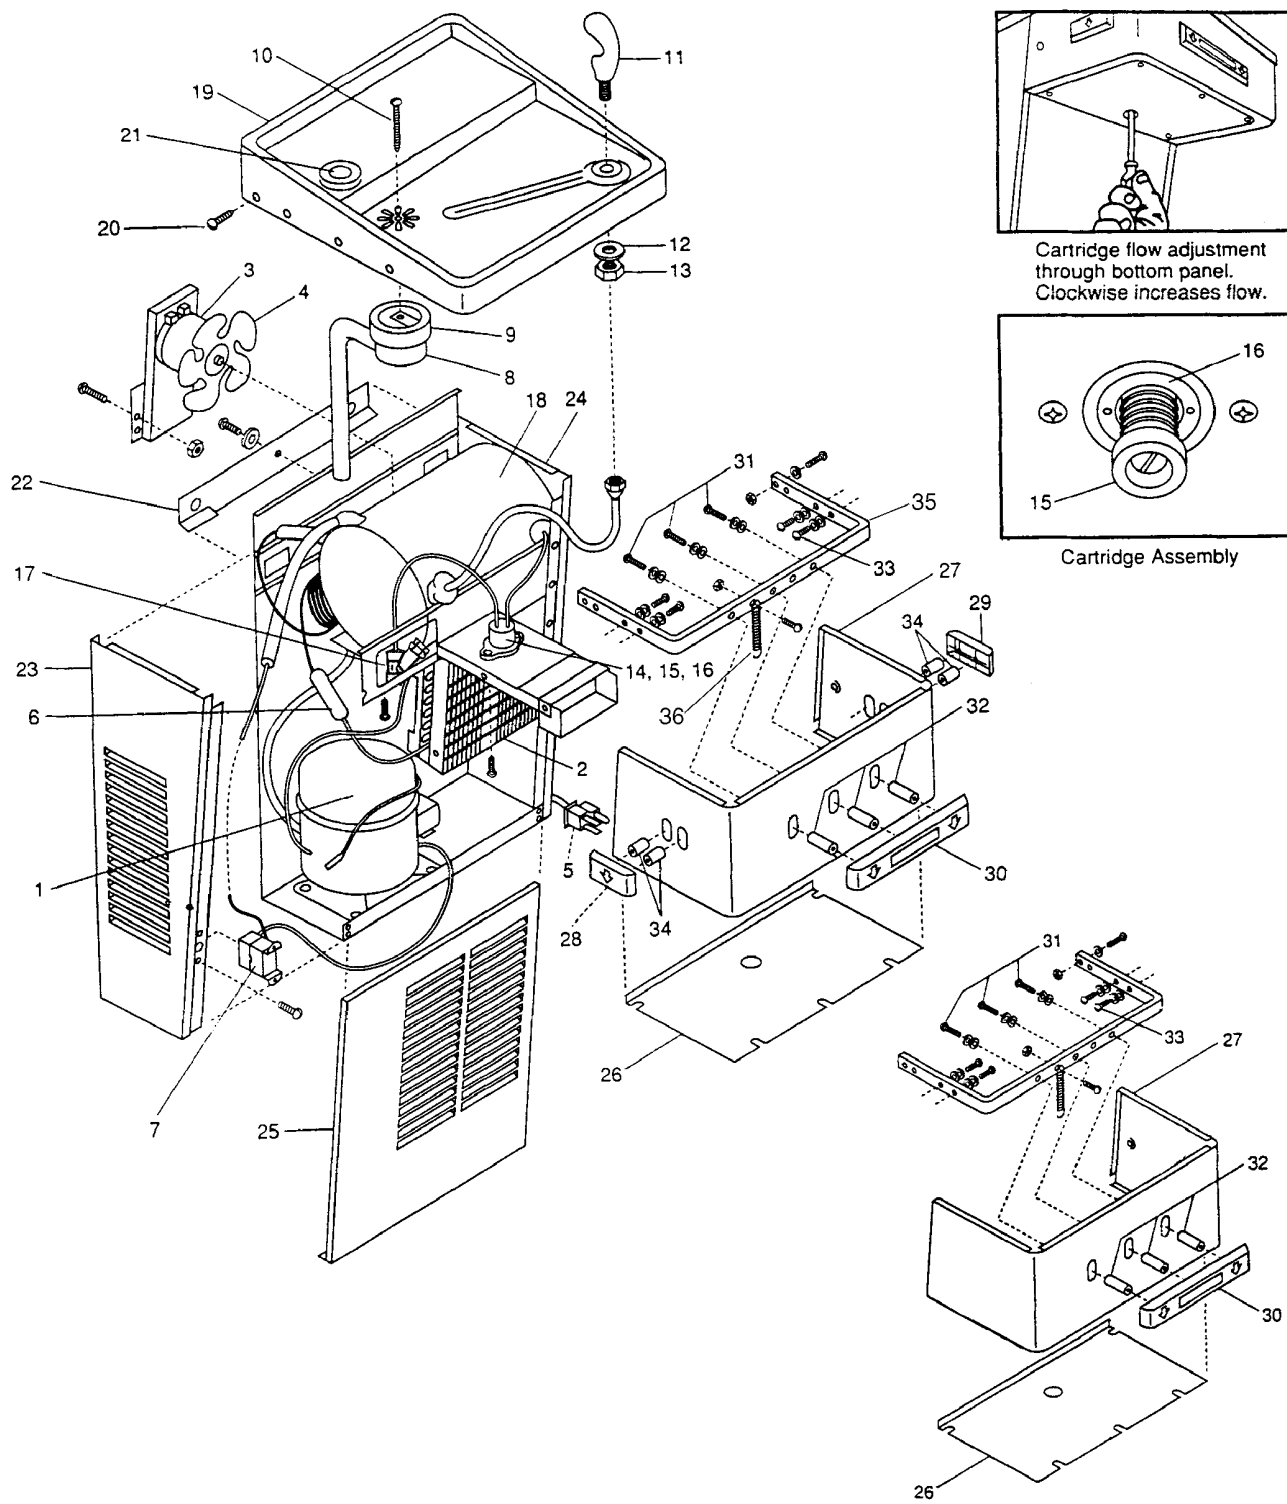

## Parts List for Water Cooler Models: NWCA-5, 5F & NWCA-8, 8F

ITEM	PART NUMBER	DESCRIPTION
1	AA00005-SP	Tecumseh Compressor NWCA-8
	AA00005-T1	Tecumseh Overload NWCA-8
	AA00005-T2	Tecumseh Relay NWCA-8
	AA00007	Tecumseh Compressor 115V NWCA-5
	AA00007-T1	Tecumseh Overload NWCA-5
	AA00007-T2	Tecumseh Relay NWCA-5
	AA00027-SP	Compressor 115V (uses Spade Connections)
	C026403-10	Relay MRP26ALL-69 (uses Spade Connections)
	C026411-06	Overload 9660-042-166 (uses Spade Connections)
	C026398	Condenser
2	C026398	Condenser
3	B153475	Fan Motor (Eyelet)
	D036186-02	Fan Motor (uses Spade Connections)
4	C026400-01	Fan Blade
5	C026081	Wiring Harness (eyelet)
	C026392-01	Wiring Harness (uses Spade Connections)
	C026382-04	16" Wire Assembly
6	AA00004	Drier
	C026498-705	Capillary Tube
	C026376-03	Cold Thermostat (uses Spade Connections)
7	A016241	Cold Thermostat (eyelet)
8	C026263	Drain
9	A015671	Drain Washer
10	A016762	Drain Screw
11	C026293-SP	Cobra Spout (metal)
	11432	Safety-Gard™ Spout Assy (Optional)
12	A021220	Spring Washer
13	A021112	Binder Nut
14	10947-003-SP	Water Control Assembly
15	B153468-01	Cartridge
16	A020957	Retainer Nut
17	A020938-01	"Y" Strainer
18	C026148-SP	Evaporator
19	D035878	Stainless Steel Top
20	A016135	Stainless Steel Screws
21	A016519	Hole Cover
22	B154379	Hanger Bracket
23	D035764-31	Left Side Panel - Stainless Steel
	D035764-19	Left Side Panel - Pewter
24	D035765-31	Right Side Panel - Stainless Steel
	D035765-19	Right Side Panel - Pewter
25	C026326-31	Front Panel - Stainless Steel
	C026326-19	Front Panel - Pewter
26	D036033	Bottom Panel
27	10162-SP	Complete Apron Assembly - Stainless Steel
	10172-SP	Complete Apron Assembly - Pewter
28	C026315-01	Left Side Push Bar - Suntan
	C026315-05	Left Side Push Bar - Gray
	C026315-03	Left Side Push Bar - Chrome
29	C026315	Right Side Push Bar - Suntan
	C026315-04	Right Side Push Bar - Gray
	C026315-02	Right Side Push Bar - Chrome
30	D035956-35	Front Push Bar - Suntan
	D035956	Front Push Bar - Chrome
	D035956-18	Front Push Bar - Gray
31	A020244	Screws for Front Push Bar
32	A020241	Spacers for Front Push Bar
33	A020245	Screws for Side Push Bar
34	A020343	Spacers for Side Push Bar
35	D036037	Handle Frame
36	A020542	Extension Spring