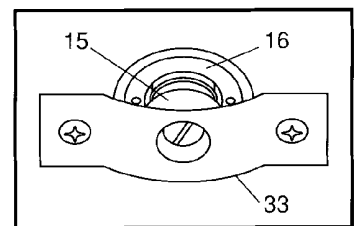

## NWCA-5HF & NWCA-8HF

Cartridge flow adjustment through bottom panel. Clockwise increases flow.

Cartridge Assembly

Wire Code: B - Black  
W - White  
R - Red

## Parts List for Water Cooler Models: NWCA-5HF & NWCA-8HF

ITEM	PART NUMBER	DESCRIPTION
1	AA00005-SP	Tecumseh Compressor -8HF
	AA00005-T1	Tecumseh Overload -8HF
	AA00005-T2	Tecumseh Relay -8HF
	AA00007-SP	Tecumseh Compressor -5HF
	AA00007-T1	Tecumseh Overload -5HF
	AA00007-T2	Tecumseh Relay -5HF
	AA00027-SP	Compressor 115V (uses Spade Connections)
	C026403-10	Relay MRP26All-69 (uses Spade Connections)
	C026411-06	Overload 9660-042-166 (uses Spade Connections)
2	C026398	Condenser
3	B153475	Fan Motor (eyelet)
	D036186-02	Fan Motor (uses Spade Connections)
4	C026400-01	Fan Blade
5	C026081	Wiring Harness (eyelet)
	C026392-01	Wiring Harness (uses Spade Connections)
	C026382-04	16" Wire Assembly (uses Spade Connections)
6	AA00004	Drier
	C026498-705	Capillary Tube
	C026376-03	Cold Thermostat (uses Spade Connections)
7	A016241	Cold Thermostat (eyelet)
8	C026263	Drain
9	A015671	Drain Washer
10	A016762	Drain Screw
11	C026293-SP	Cobra Spout (metal)
	11432	Safety-Gard™ Spout Assy (Optional)
12	A021220	Spring Washer
13	A021112	Binder Nut
14	10947-003-SP	Water Control Assembly
15	B153468-01	Cartridge
16	A020957	Retainer Nut
17	A020938-01	"Y" Strainer
18	C026148-SP	Evaporator
19	D035878	Stainless Steel Top
20	A016135	Stainless Steel Screws
21	A016519	Hole Cover
22	B154379	Hanger Bracket
23	D035764-31	Left Side Panel - Stainless Steel
	D035764-19	Left Side Panel - Pewter
24	D035765-31	Right Side Panel - Stainless Steel
	D035765-19	Right Side Panel - Pewter
25	C026326-31	Front Panel - Stainless Steel
	C026326-19	Front Panel - Pewter
26	D036033	Bottom Panel
27	10221-SP	Apron Assembly - Stainless Steel with Sensor
28	B154299	Cover Plate
29	B154298	Mounting Plate
30	A020144	Sensor
31	A020598	Solenoid Valve
32	A019182	Junction Box
33	A019189	Activator Bracket