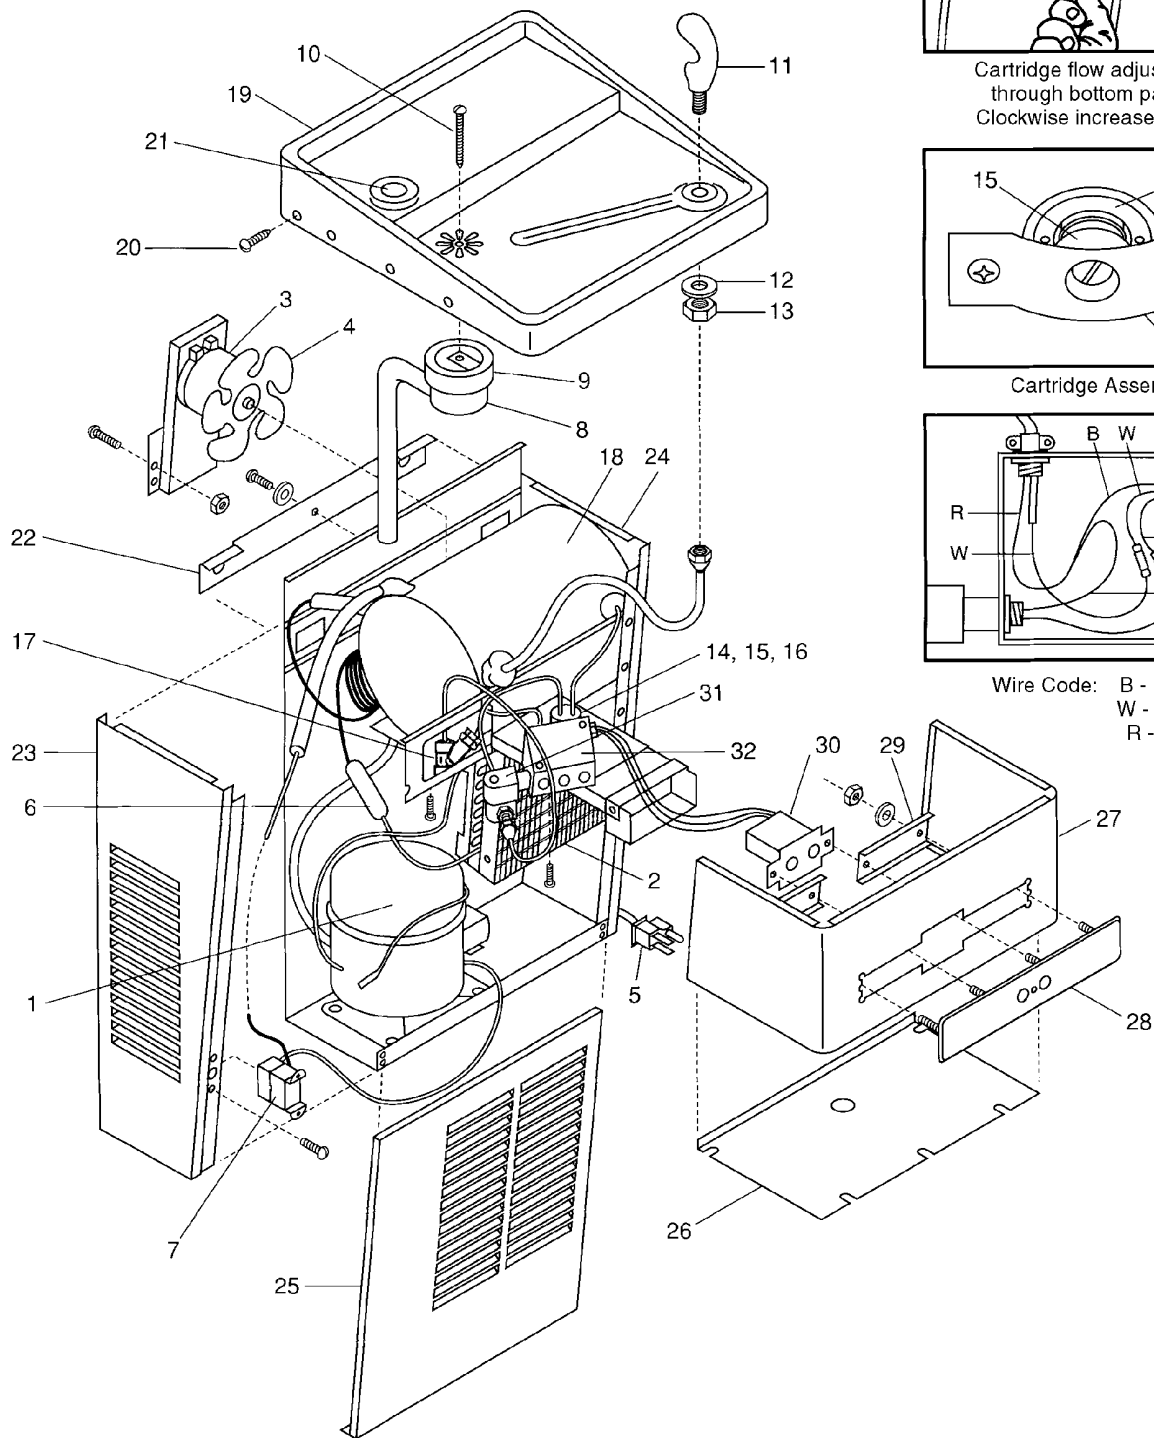

## NWCA-5HF & NWCA-8HF

Cartridge flow adjustment through bottom panel. Clockwise increases flow.

Cartridge Assembly

Wire Code: B - Black  
W - White  
R - Red

## Parts List for Water Cooler Models: NWCA-5HF & NWCA-8HF

ITEM	PART NUMBER	DESCRIPTION
1	AA00005-SP	Tecumseh Compressor -8HF
	AA00005-T1	Tecumseh Overload -8HF
	AA00005-T2	Tecumseh Relay -8HF
	AA00007-SP	Tecumseh Compressor -5HF
	AA00007-T1	Tecumseh Overload -5HF
	AA00007-T2	Tecumseh Relay -5HF
	AA00027-SP	Compressor 115V (uses Spade Connections)
	C026403-10	Relay MRP26All-69 (uses Spade Connections)
	C026411-06	Overload 9660-042-166 (uses Spade Connections)
2	C026398	Condenser
3	B153475	Fan Motor (eyelet)
	D036186-02	Fan Motor (uses Spade Connections)
4	C026400-01	Fan Blade
5	C026081	Wiring Harness (eyelet)
	C026392-01	Wiring Harness (uses Spade Connections)
	C026382-04	16" Wire Assembly (uses Spade Connections)
6	AA00004	Drier
	C026498-705	Capillary Tube
	C026376-03	Cold Thermostat (uses Spade Connections)
7	A016241	Cold Thermostat (eyelet)
8	C026263	Drain
9	A015671	Drain Washer
10	A016762	Drain Screw
11	C026293-SP	Cobra Spout (metal)
	11432	Safety-Gard™ Spout Assy (Optional)
12	A021220	Spring Washer
13	A021112	Binder Nut
14	10947-003-SP	Water Control Assembly
15	B153468-01	Cartridge
16	A020957	Retainer Nut
17	A020938-01	"Y" Strainer
18	C026148-SP	Evaporator
19	D035878	Stainless Steel Top
20	A016135	Stainless Steel Screws
21	A016519	Hole Cover
22	B154379	Hanger Bracket
23	D035764-31	Left Side Panel - Stainless Steel
	D035764-19	Left Side Panel - Pewter
24	D035765-31	Right Side Panel - Stainless Steel
	D035765-19	Right Side Panel - Pewter
25	C026326-31	Front Panel - Stainless Steel
	C026326-19	Front Panel - Pewter
26	D036033	Bottom Panel
27	10221-SP	Apron Assembly - Stainless Steel with Sensor
28	B154299	Cover Plate
29	B154298	Mounting Plate
30	A020144	Sensor
31	A020598	Solenoid Valve
32	A019182	Junction Box
33	A019189	Activator Bracket