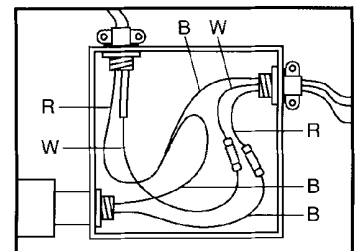

## NWCA-5HF & NWCA-8HF

Cartridge flow adjustment through bottom panel. Clockwise increases flow.

Cartridge Assembly

Wire Code: B - Black  
W - White  
R - Red

## Parts List for Water Cooler Models: NWCA-5HF & NWCA-8HF

ITEM	PART NUMBER	DESCRIPTION
1	AA00005-SP	Tecumseh Compressor -8HF
	AA00005-T1	Tecumseh Overload -8HF
	AA00005-T2	Tecumseh Relay -8HF
	AA00007-SP	Tecumseh Compressor -5HF
	AA00007-T1	Tecumseh Overload -5HF
	AA00007-T2	Tecumseh Relay -5HF
	AA00027-SP	Compressor 115V (uses Spade Connections)
	C026403-10	Relay MRP26All-69 (uses Spade Connections)
	C026411-06	Overload 9660-042-166 (uses Spade Connections)
2	C026398	Condenser
3	B153475	Fan Motor (eyelet)
	D036186-02	Fan Motor (uses Spade Connections)
4	C026400-01	Fan Blade
5	C026081	Wiring Harness (eyelet)
	C026392-01	Wiring Harness (uses Spade Connections)
	C026382-04	16" Wire Assembly (uses Spade Connections)
6	AA00004	Drier
	C026498-705	Capillary Tube
	C026376-03	Cold Thermostat (uses Spade Connections)
7	A016241	Cold Thermostat (eyelet)
8	C026263	Drain
9	A015671	Drain Washer
10	A016762	Drain Screw
11	C026293-SP	Cobra Spout (metal)
	11432	Safety-Gard™ Spout Assy (Optional)
12	A021220	Spring Washer
13	A021112	Binder Nut
14	10947-003-SP	Water Control Assembly
15	B153468-01	Cartridge
16	A020957	Retainer Nut
17	A020938-01	"Y" Strainer
18	C026148-SP	Evaporator
19	D035878	Stainless Steel Top
20	A016135	Stainless Steel Screws
21	A016519	Hole Cover
22	B154379	Hanger Bracket
23	D035764-31	Left Side Panel - Stainless Steel
	D035764-19	Left Side Panel - Pewter
24	D035765-31	Right Side Panel - Stainless Steel
	D035765-19	Right Side Panel - Pewter
25	C026326-31	Front Panel - Stainless Steel
	C026326-19	Front Panel - Pewter
26	D036033	Bottom Panel
27	10221-SP	Apron Assembly - Stainless Steel with Sensor
28	B154299	Cover Plate
29	B154298	Mounting Plate
30	A020144	Sensor
31	A020598	Solenoid Valve
32	A019182	Junction Box
33	A019189	Activator Bracket