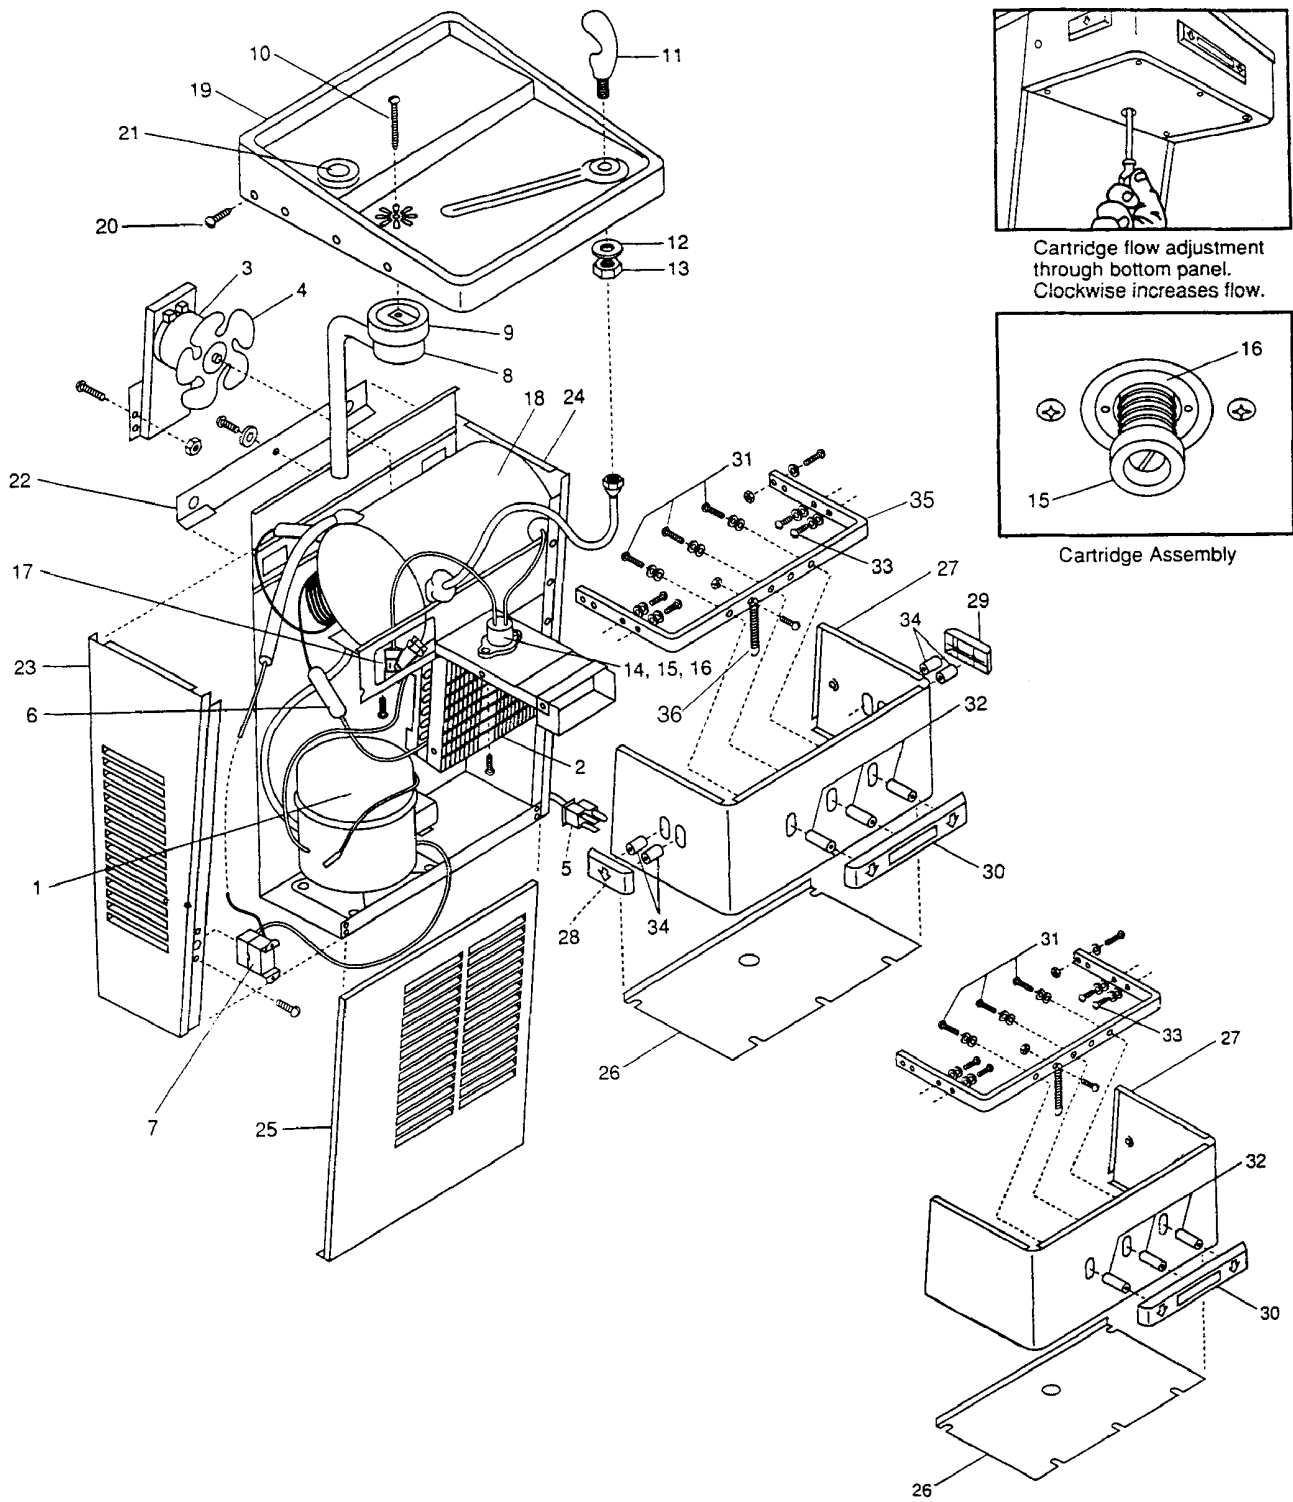

WALL MOUNTED WATER COOLER

NWCA-5, NWCA-5F, NWCA-8, & NWCA-8F

Parts List for Water Cooler Models: NWCA-5, 5F & NWCA-8, 8F

ITEM	PART NUMBER	DESCRIPTION
1	AA00005-SP	Tecumseh Compressor NWCA-8
	AA00005-T1	Tecumseh Overload NWCA-8
	AA00005-T2	Tecumseh Relay NWCA-8
	AA00007	Tecumseh Compressor 115V NWCA-5
	AA00007-T1	Tecumseh Overload NWCA-5
	AA00007-T2	Tecumseh Relay NWCA-5
	AA00027-SP	Compressor 115V (uses Spade Connections)
	C026403-10	Relay MRP26ALL-69 (uses Spade Connections)
	C026411-06	Overload 9660-042-166 (uses Spade Connections)
	C026398	Condenser
2	B153475	Fan Motor (Eyelet)
	D036186-02	Fan Motor (uses Spade Connections)
3	C026400-01	Fan Blade
4	C026081	Wiring Harness (eyelet)
	C026392-01	Wiring Harness (uses Spade Connections)
	C026382-04	16" Wire Assembly
5	AA00004	Drier
	C026498-705	Capillary Tube
	C026376-03	Cold Thermostat (uses Spade Connections)
6	A016241	Cold Thermostat (eyelet)
7	C026263	Drain
	A015671	Drain Washer
8	A016762	Drain Screw
9	C026293-SP	Cobra Spout (metal)
	11432	Safety-Gard™ Spout Assy (Optional)
10	A021220	Spring Washer
11	A021112	Binder Nut
12	10947-003-SP	Water Control Assembly
13	B153468-01	Cartridge
	A020957	Retainer Nut
14	A020938-01	"Y" Strainer
15	C026148-SP	Evaporator
16	D035878	Stainless Steel Top
17	A016135	Stainless Steel Screws
18	A016519	Hole Cover
19	B154379	Hanger Bracket
20	D035764-31	Left Side Panel - Stainless Steel
	D035764-19	Left Side Panel - Pewter
21	D035765-31	Right Side Panel - Stainless Steel
	D035765-19	Right Side Panel - Pewter
22	C026326-31	Front Panel - Stainless Steel
	C026326-19	Front Panel - Pewter
23	D036033	Bottom Panel
	10162-SP	Complete Apron Assembly - Stainless Steel
24	10172-SP	Complete Apron Assembly - Pewter
	C026315-01	Left Side Push Bar - Suntan
	C026315-05	Left Side Push Bar - Gray
25	C026315-03	Left Side Push Bar - Chrome
	C026315	Right Side Push Bar - Suntan
	C026315-04	Right Side Push Bar - Gray
	C026315-02	Right Side Push Bar - Chrome
26	D035956-35	Front Push Bar - Suntan
	D035956	Front Push Bar - Chrome
	D035956-18	Front Push Bar - Gray
27	A020244	Screws for Front Push Bar
28	A020241	Spacers for Front Push Bar
29	A020245	Screws for Side Push Bar
30	A020343	Spacers for Side Push Bar
31	D036037	Handle Frame
32	A020542	Extension Spring