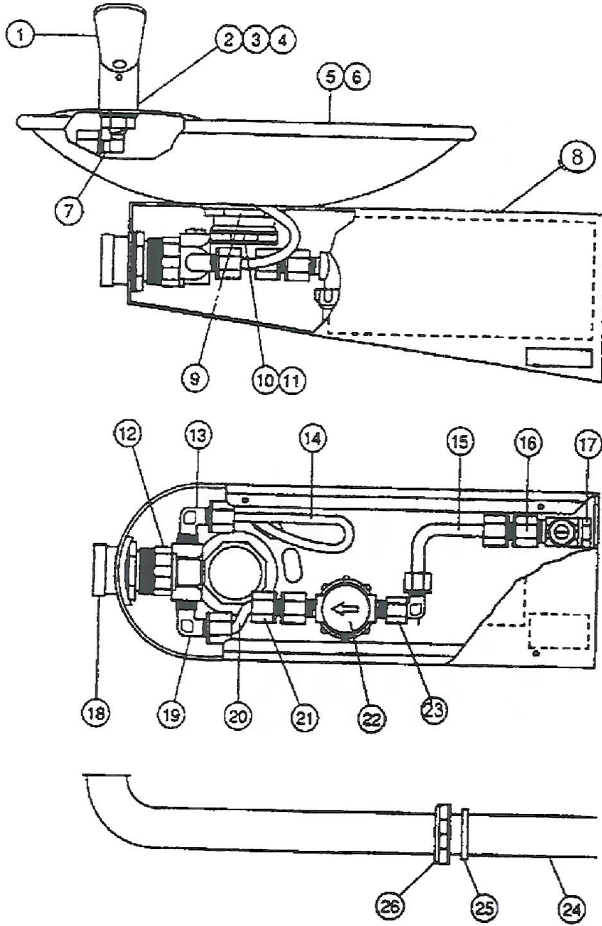

SF-2000/2200

*When ordering parts
please specify your
model number.*

ITEM	PART #	DESCRIPTION
1	SF-1730	Bubbler Head
2	SFP-500	Rubber Washer
3	SFP-501	Fiber Washer
4	SFP-502	Hex Nut
5	SFP-519	Upper Swirl Bowl
6	SFP-520	Lower Swirl Bowl
7	SFP-503	Elbow 3/8 x 1/4
8	SFP-518	Bowl Bracket
9	SFP-505	Drain Strainer
10	SFP-506	Drain Fiber Washer
11	SFP-507	Drain Lock Nut
12	SF-1895	Valve
13	SFP-509	Elbow 3/8 x 1/4 ml cmp
14	SFP-533	Poly Tubing (42")
15	SFP-647	Copper Tube 3/8" (10")
16	SFP-512	Connector 3/8" x 3/8" f cmp
17	SFP-513	Key Stop
18	SFP-1001	Push Button
19	SFP-509	Elbow 3/8" x 1/4" ml cmp
20	SFP-648	3/8" Poly Pro Tubing (2")
21	SFP-511	Connector 3/8" x 1/4" f cmp
22	SFP-1900	In-Line Strainer
23	SFP-510	Elbow 3/8" x 1/4" f cmp
24	SFP-514	Waste Bend 15 3/4" long
25	SFP-515	SJ Nut
26	SFP-517	SJ Washer