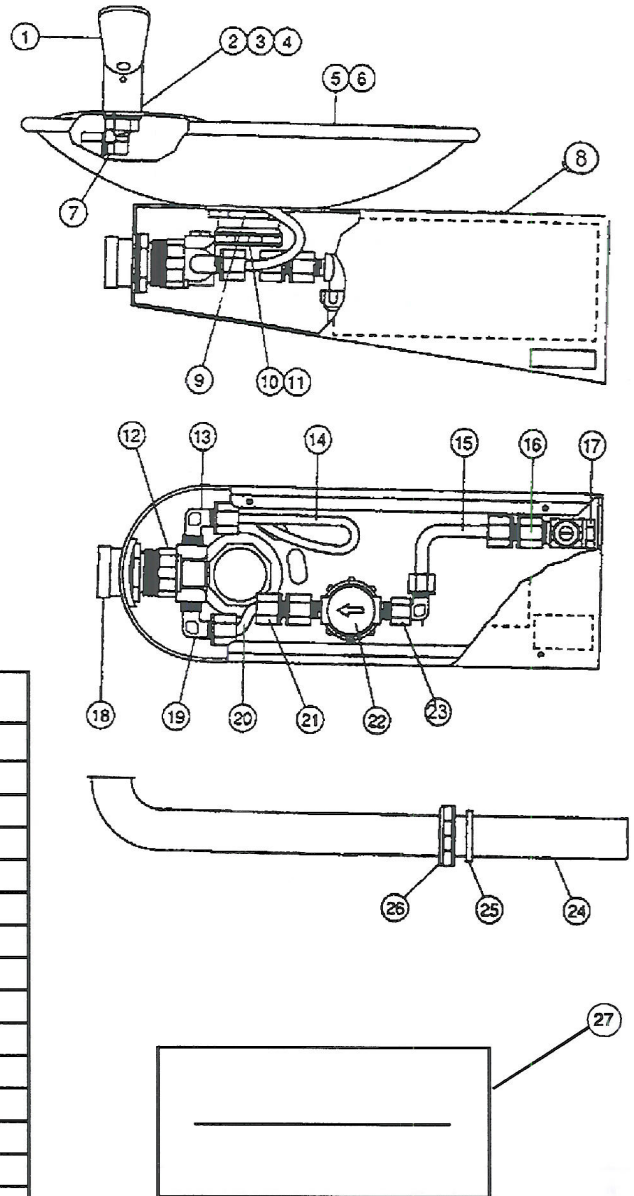

SF-2500

*When ordering parts
please specify your
model number.*

ITEM	PART #	DESCRIPTION
1	SF-1730	Bubbler Head
2	SFP-500	Rubber Washer
3	SFP-501	Fiber Washer
4	SFP-502	Hex Nut
5	SFP-519	Upper Swirl Bowl
6	SFP-520	Lower Swirl Bowl
7	SFP-503	Elbow 3/8 x 1/4
8	SFP-518	Bowl Bracket
9	SFP-505	Drain Strainer
10	SFP-506	Drain Fiber Washer
11	SFP-507	Drain Lock Nut
12	SF-1895	Valve
13	SFP-509	Elbow 3/8 x 1/4 ml cmp
14	SFP-533	Poly Tubing (42")
15	SFP-647	Copper Tube 3/8" (10")
16	SFP-512	Connector 3/8" x 3/8" f cmp
17	SFP-513	Key Stop
18	SFP-1001	Push Button
19	SFP-509	Elbow 3/8" x 1/4" ml cmp
20	SFP-648	3/8" Poly Pro Tubing (2")
21	SFP-511	Connector 3/8" x 1/4" f cmp
22	SFP-1900	In-Line Strainer
23	SFP-510	Elbow 3/8" x 1/4" f cmp
24	SFP-514	Waste Bend 15 3/4" long
25	SFP-517	SJ Washer
26	SFP-515	SJ Nut
27	SFP-521	Stainless Steel Backplate