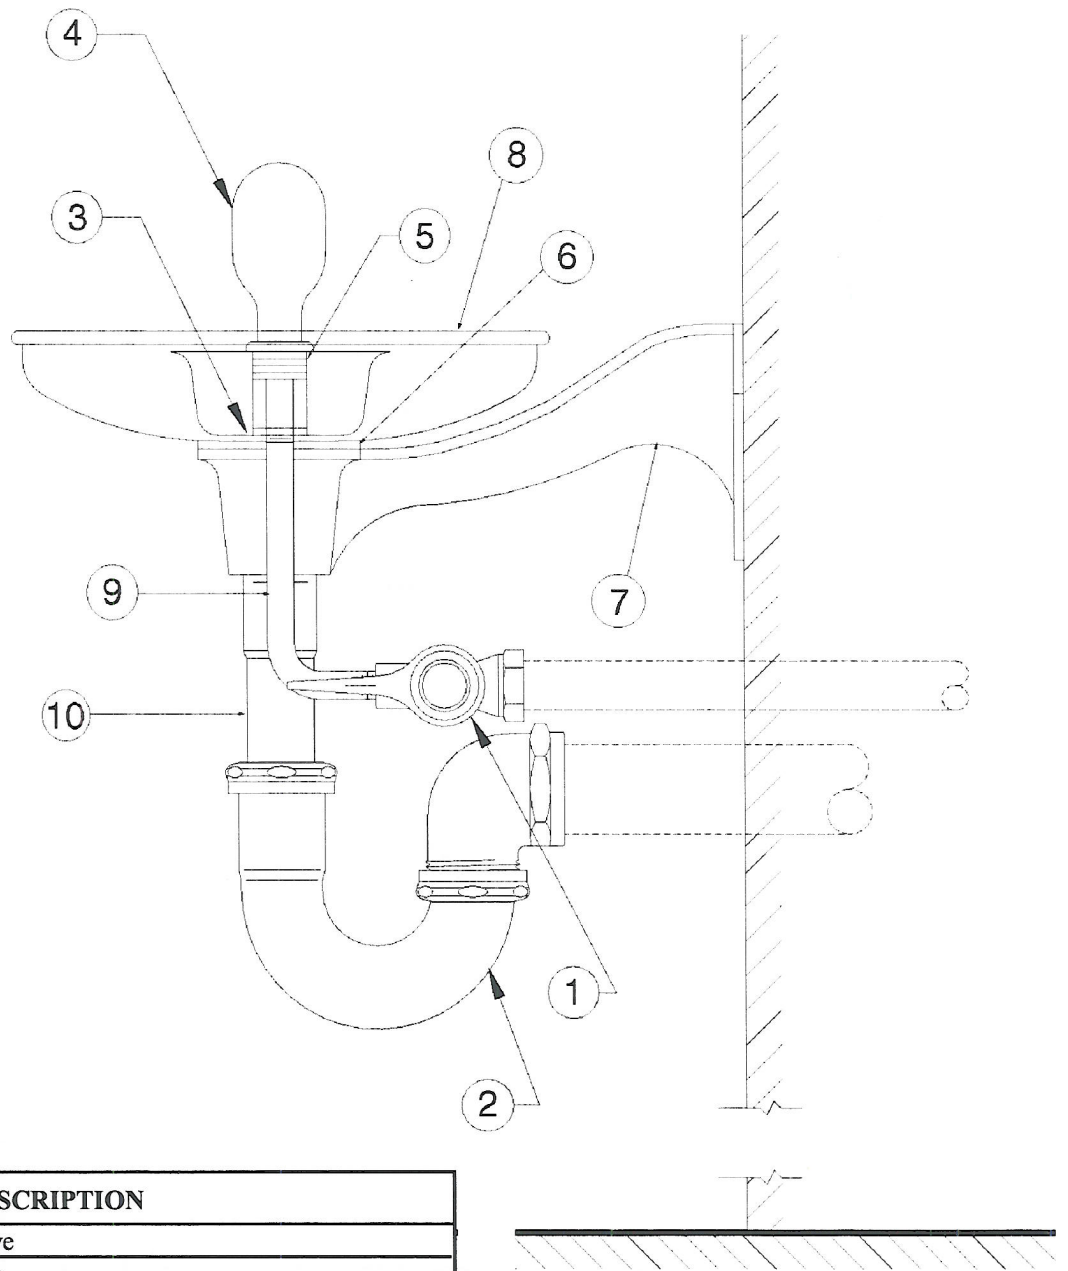

SF-7000

ITEM	PART #	DESCRIPTION
1	SF-1881	Valve
2	SFP-532	Trap
3	SFP-564	Drain Strainer
3	SFP-573	Drain Screw
3	SFP-566	Drain Nut
4	SF-1735 SLT	Head
5	SFP-570	Lock Washer
5	SFP-500	Rubber Washer
5	SFP-526	Fiber Washer
6	SFP-574	Rubber Washer
7	SFP-575	Wall Bracket
8	SFP-572	Bowl
9	SFP-576	Bend 90 Degree
10	SFP-577	Tailpiece

*When ordering parts
please specify your
model number.*