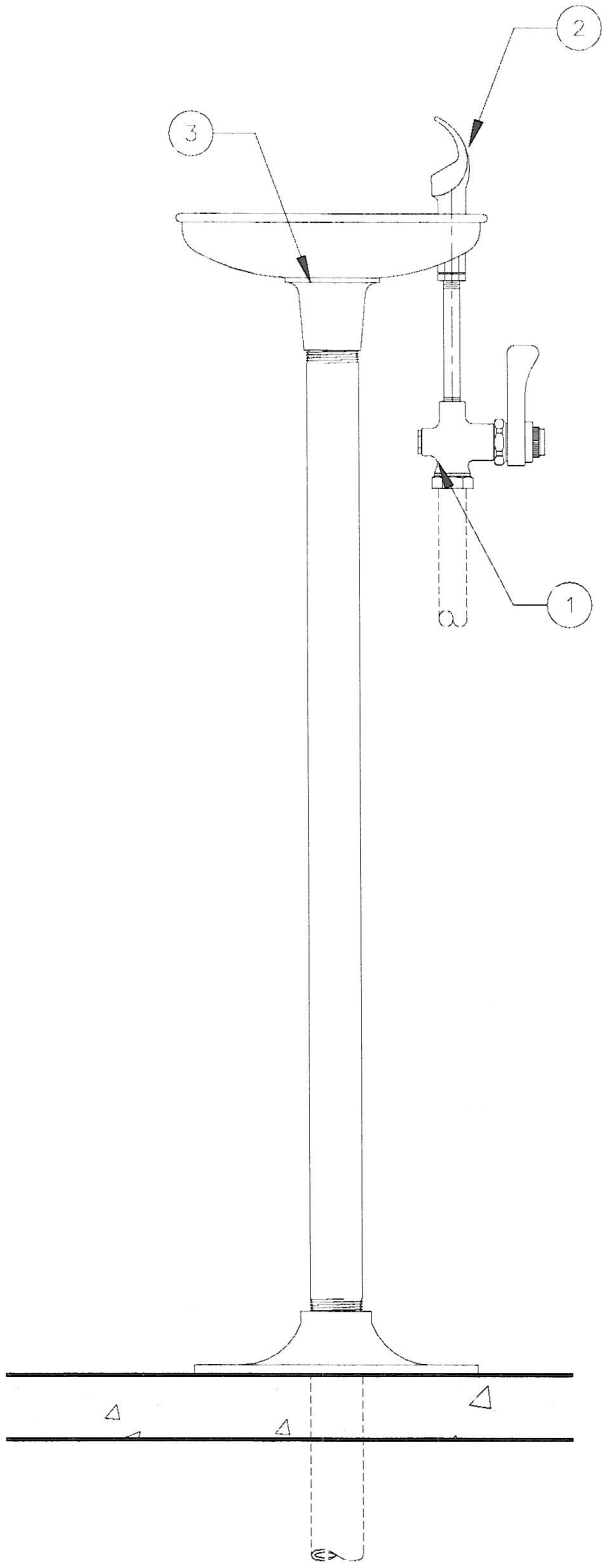

SF-8800

*When ordering parts
please specify your
model number.*

ITEM	PART #	DESCRIPTION
1	SF-1882	Valve
2	SF-1735 SLT	Head with Slot
2	SFP-500	Washer
2	SFP-570	Lock Washer
2	SFP-526	Fiber Washer
2	SFP-571	Spud
3	SFP-564	Drain Strainer
3	SFP-566	Drain Nut
3	SFP-573	Screw