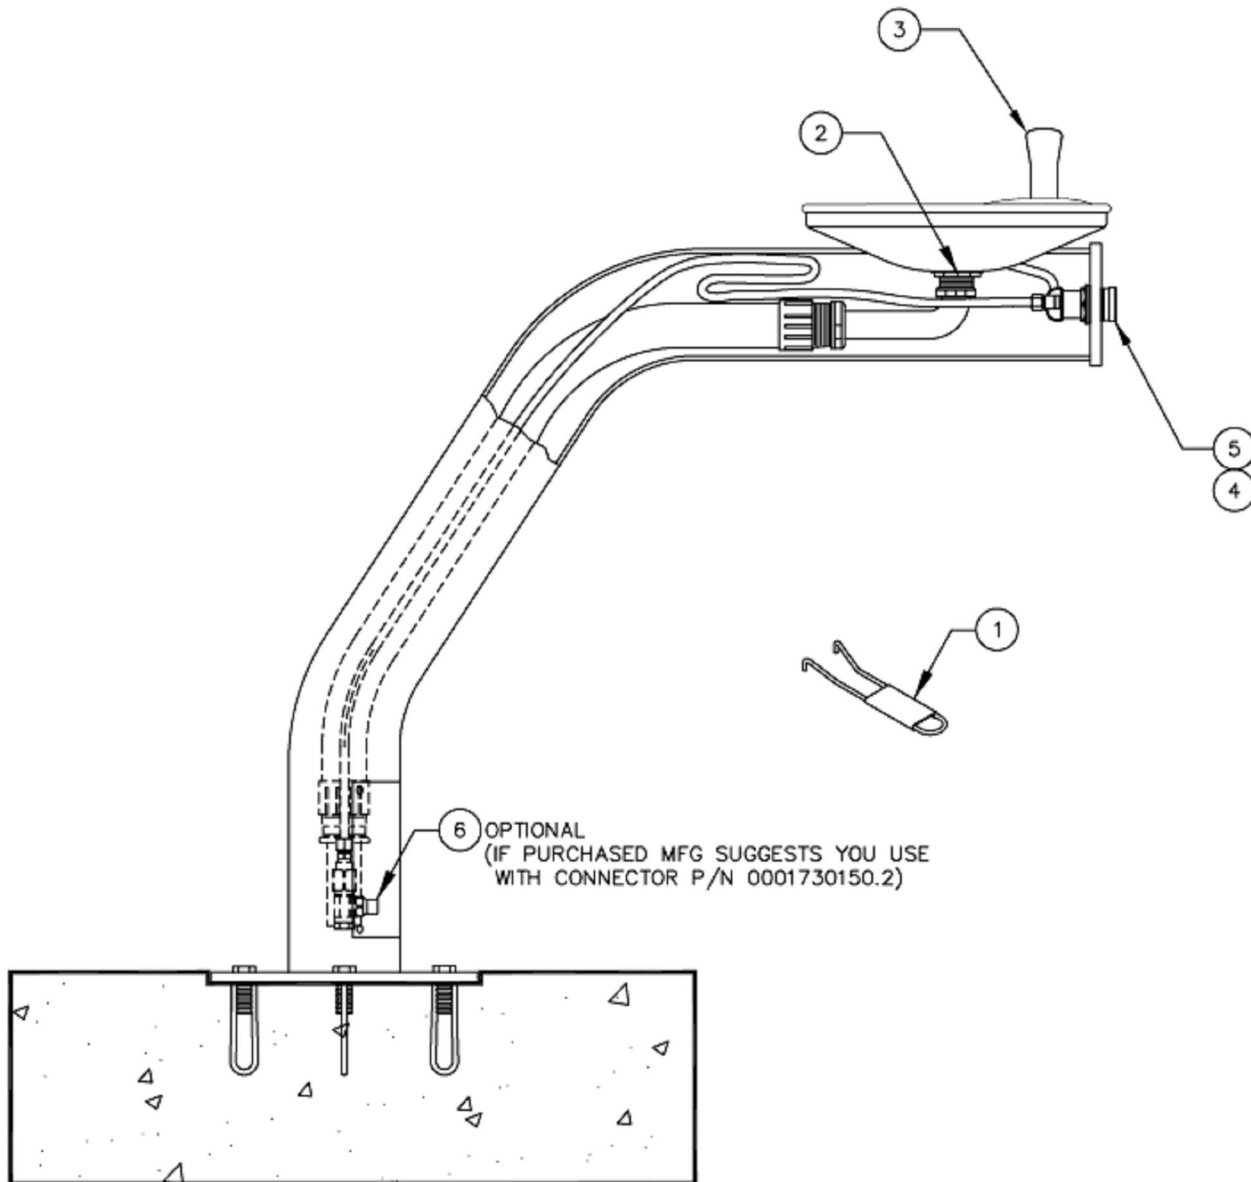

ITEM	DESCRIPTION
1	SPANNER WRENCH P/N 0006983506
2	STRAINER 0005624292
3	BUBBLER HEAD 5705
4	PUSH BTN ASS'Y PBA7
5	VALVE 5874
6	1/2" STOP ASSY. 6449

PARTS BREAKDOWN

Haws 3380G

www.DrinkingFountainDoctor.com
1-800-518-5388