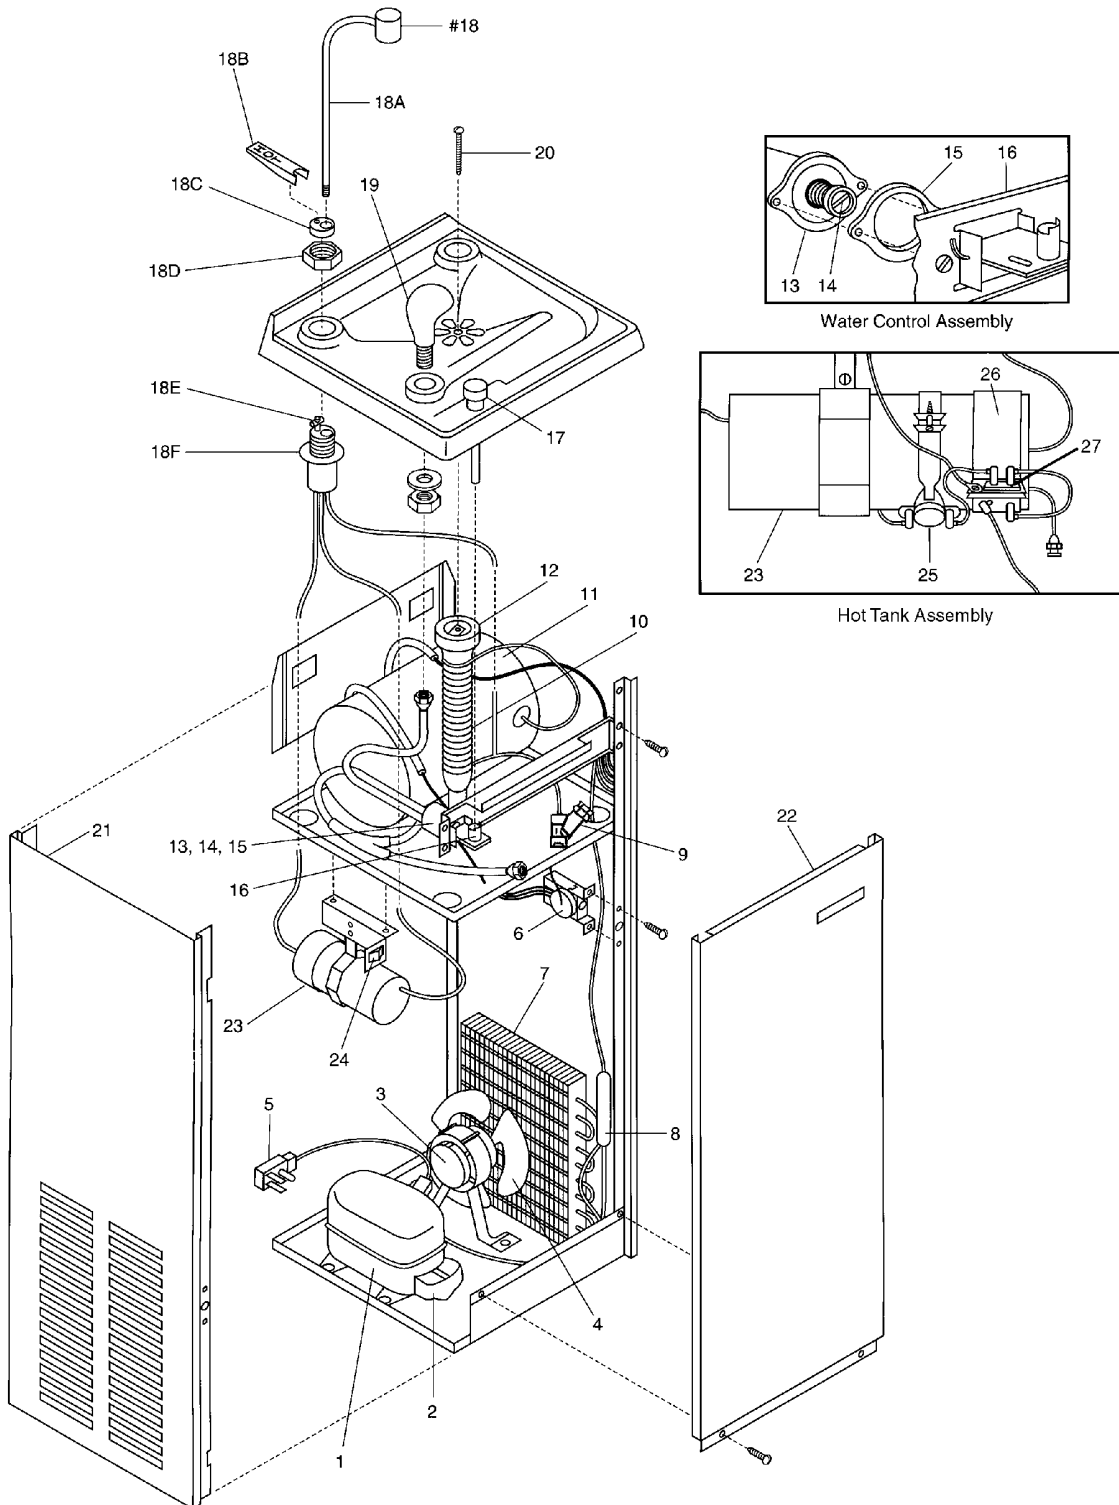

FLOOR STANDING WATER COOLER

NSF-14H

Parts List for Water Cooler Model: NSF-14H

ITEM	PART NUMBER	DESCRIPTION
1	AA00005-SP	Compressor AE3425A
	AA00027-SP	Compressor 115V (uses Spade Connections)
2	AA00005-T1	Overload MAT24ALN-34
	AA00005-T2	Relay 9660-040-166
	C026403-10	Relay MRP26ALL-69 (uses Spade Connections)
3	C026411-06	Overload 9660-042-166 (uses Spade Connections)
	B153475	Fan Motor (eyelet)
4	D036186-02	Fan Motor (uses Spade Connections)
	C025756	Fan Blade
5	C026082	Wiring Harness (eyelet)
	C026392-01	Wiring Harness (uses Spade Connections)
	C026382-04	16" Wire Assembly (uses Spade Connections)
6	A016241	Cold Thermostat (eyelet)
	C026376-03	Cold Thermostat (uses Spade Connections)
7	C026101	Condenser
8	AA00004	Drier
9	A020938-01	"Y" Strainer
10	B154148-SP	Precooler
11	C026072-SP	Evaporator
12	A015671	Drain Washer
13	10947-003-SP	Water Control Assembly
14	B153468-01	Cartridge
15	A015240	Fiber Washer
16	A015950-02	Toggle Lever
17	A017272-01	Push Button
18	B153497	Complete Hot Glassfiller
18A	A018795	Gooseneck
18B	A018789	Red Handle
18C	A018788	Cap
18D	A018786	Body Nut
18E	A018783	Tee Nut
18F	A002120	Body
19	C026293-SP	Cobra Spout (metal)
	11432	Safety-Gard™ Spout Assy (Optional)
20	A016762	Drain Screw
21	D035800-19	Side Panel - Pewter
	D035800-31	Side Panel - Stainless Steel
22	D035804-19	Front Panel - Pewter
	D035804-31	Front Panel - Stainless Steel
23	D036035-SP	Complete Hot Tank Assembly 115V
24	A019948	Hot Tank Switch
25	A019285	Hot Thermostat Fixed
	A019926	Hot Thermostat Adjustable
26	10835-115-SP	Heat Band
27	A019371	Heat Limiter