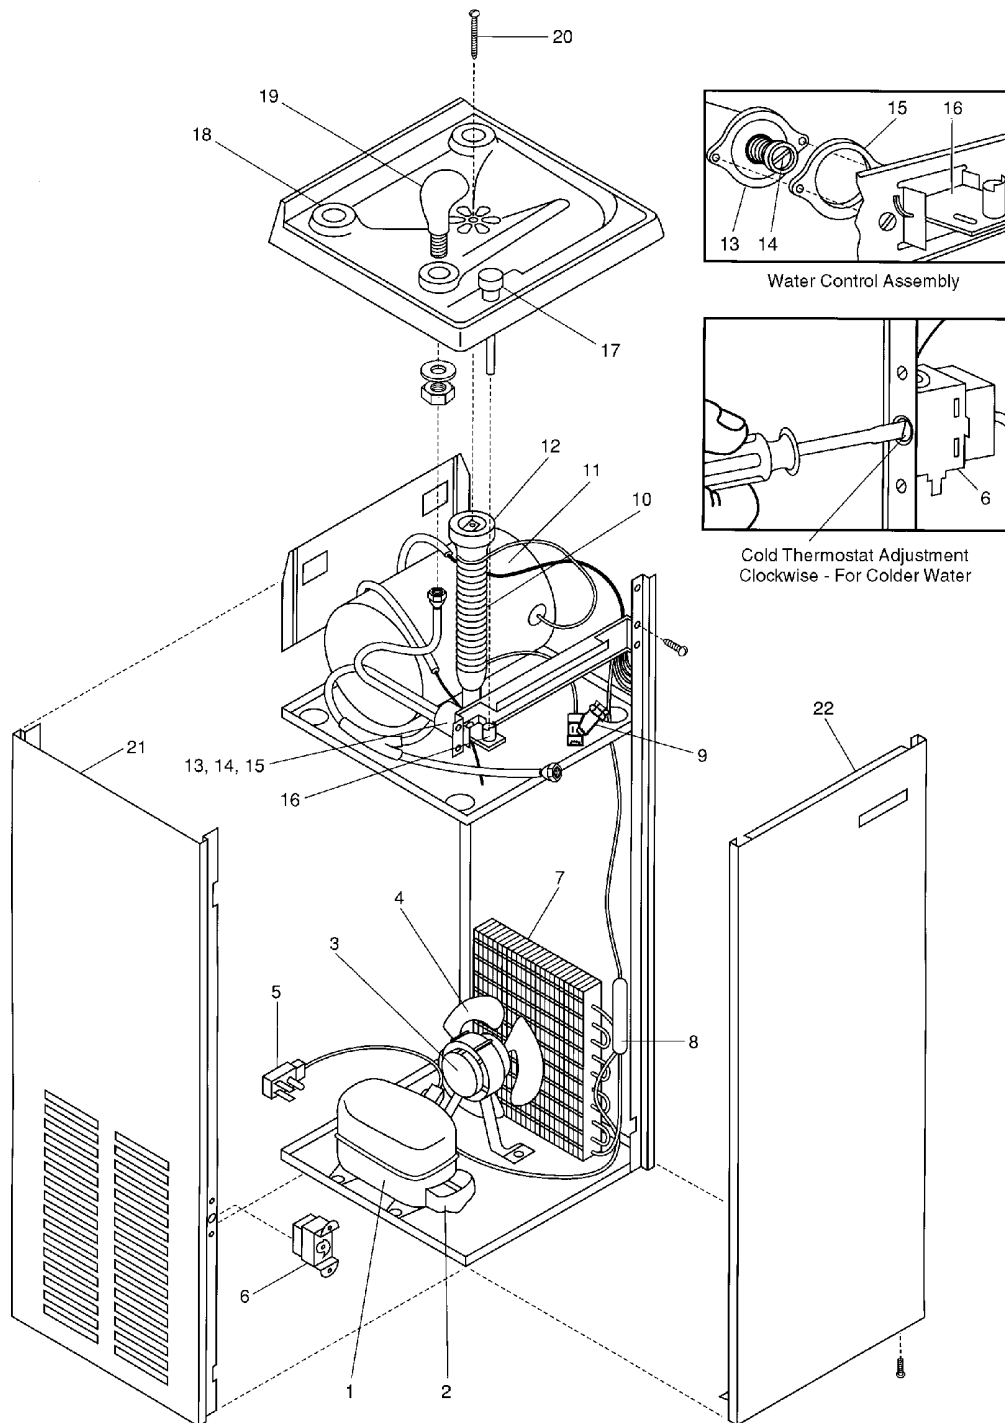

FLOOR STANDING WATER COOLER

NSF-20

Parts List for Water Cooler Model: NSF-20

ITEM	PART NUMBER	DESCRIPTION
1	AA00009	Compressor AE44404
2	AA00009-T1	Overload MRT22AIN-34
	AA00009-T2	Relay 9660-041-182
3	B153475	Fan Motor (eyelet)
4	C025756	Fan Blade
5	C026081	Wiring Harness (eyelet)
6	A016241	Cold Thermostat (eyelet)
7	C026101	Condenser
8	AA00004	Drier
9	A020938-01	“Y” Strainer
10	B154148-SP	Precooler
11	C026085-SP	Evaporator
12	A015671	Drain Washer
13	10947-003-SP	Water Control Assembly
14	B153468-01	Cartridge
15	A015240	Fiber Washer
16	A015950-02	Toggle Lever
17	A017272-01	Push Button
18	A016519	Hole Cover
19	C026293-SP	Cobra Spout (metal)
	11432	Safety-Gard™ Spout Assy (Optional)
20	A016762	Drain Screw
21	D035800-19	Side Panel - Pewter
	D035800-31	Side Panel - Stainless Steel
22	D035804-19	Front Panel - Pewter
	D035804-31	Front Panel - Stainless Steel