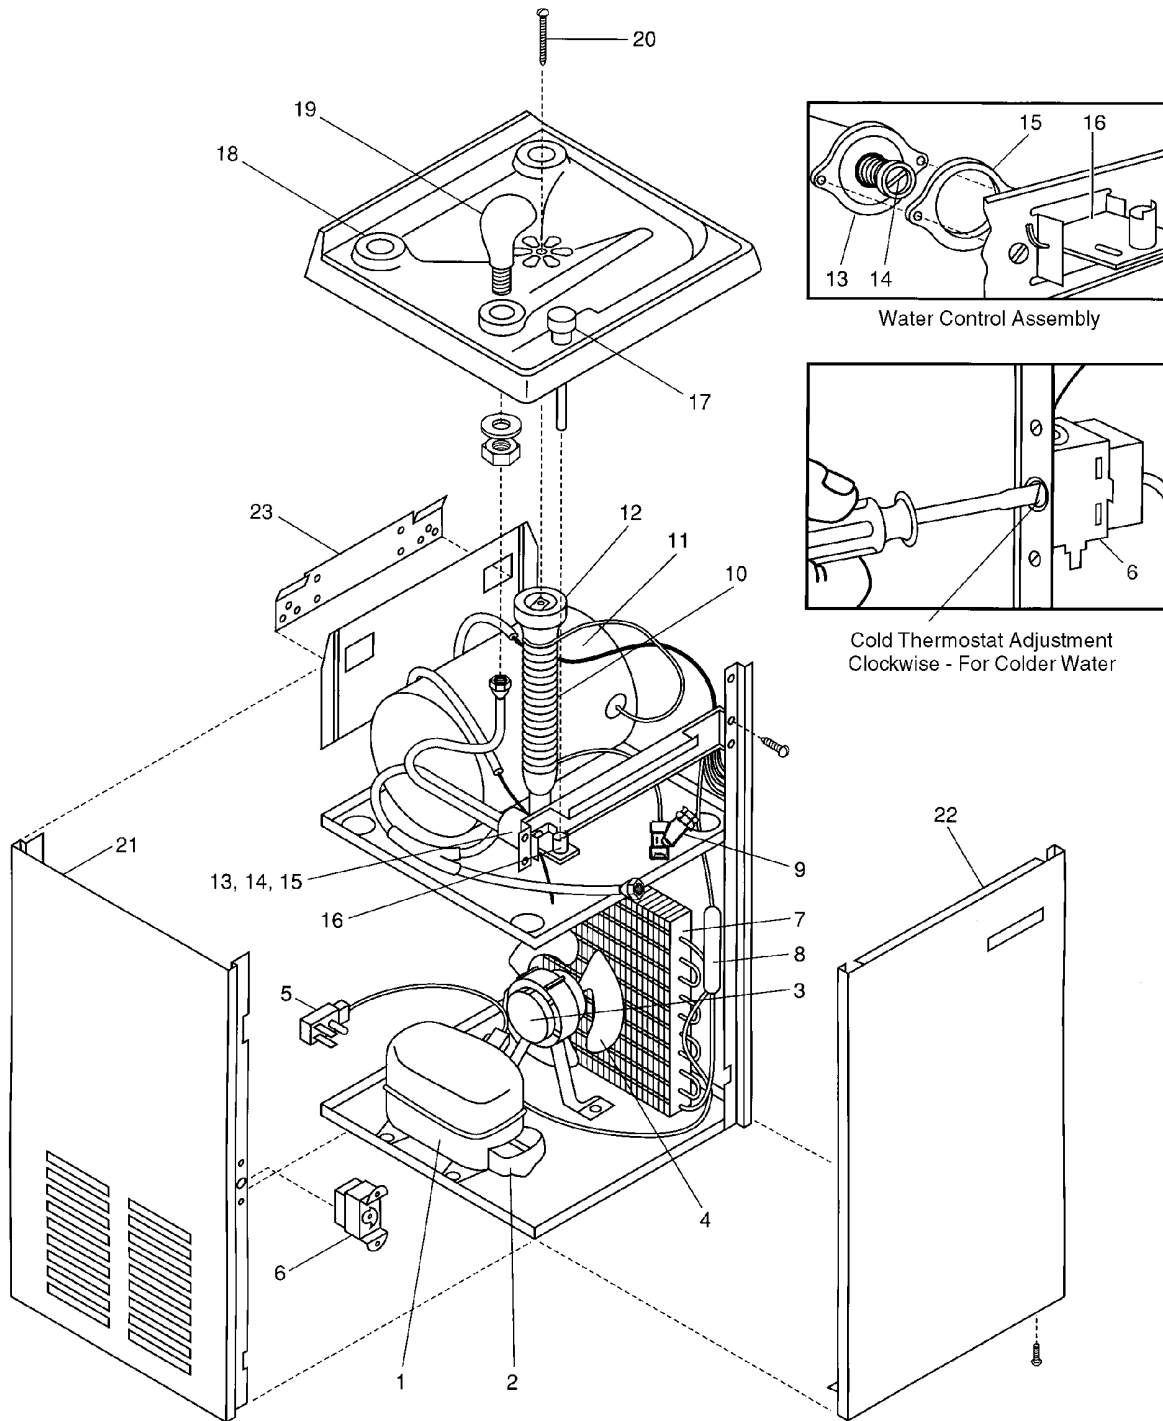

## Parts List for Water Cooler Model: NSW-16

ITEM	PART NUMBER	DESCRIPTION
1	AA00008-SP	Compressor AE34304
	AA00029-SP	Compressor AE34304 (uses Spade Connections)
2	AA00008-T1	Overload MRP24ALN-34
	AA00008-T2	Relay 9660-040-176
	C026411-08	Relay MRP26ALN-69 (uses Spade Connections)
	C026403-12	Overload MRT24ALN-69 (uses Spade Connections)
3	B153475	Fan Motor (eyelet)
	D036186-02	Fan Motor (uses Spade Connections)
4	C025756	Fan Blade
5	C026081	Wiring Harness (eyelet)
	C026392-01	Wiring Harness (uses Spade Connections)
	C026382-04	16" Wire Assembly (uses Spade Connections)
6	A016241	Cold Thermostat (eyelet)
	C026376-03	Cold Thermostat (uses Spade Connections)
7	C026101	Condenser
8	AA00004	Drier
9	A020938-01	"Y" Strainer
10	B153983	Precooler
11	C026072-SP	Evaporator
12	A015671	Drain Washer
13	10947-003-SP	Water Control Assembly
14	B153468-01	Cartridge
15	A015240	Fiber Washer
16	A015950-02	Toggle Lever
17	A017272-01	Push Button
18	A016519	Hole Cover
19	C026293-SP	Cobra Spout (metal)
	11432	Safety-Gard™ Spout Assy (Optional)
20	A016762	Drain Screw
21	D035802-19	Side Panel - Pewter
	D035802-31	Side Panel - Stainless Steel
22	D035806-19	Front Panel - Pewter
	D035806-31	Front Panel - Stainless Steel
23	B154077	Hanger Bracket